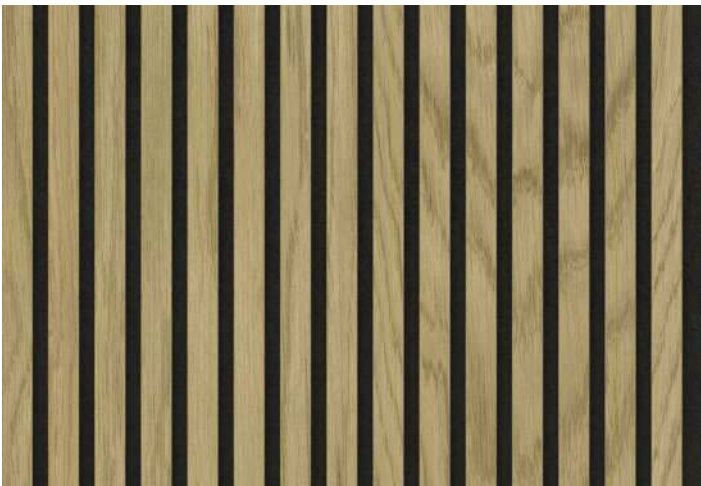

## STRIPES

**SPLIT STRIPES CAMEL**  
 60cm x 240cm x 2,1cm  
 23 5/8" x 94 1/2" x 13/32"  
 G244

**SPLIT STRIPES DARK**  
 60cm x 240cm x 2,1cm  
 23 5/8" x 94 1/2" x 13/32"  
 G244

**SPLIT STRIPES LIGHT**  
 60cm x 240cm x 2,1cm  
 23 5/8" x 94 1/2" x 13/32"  
 G244