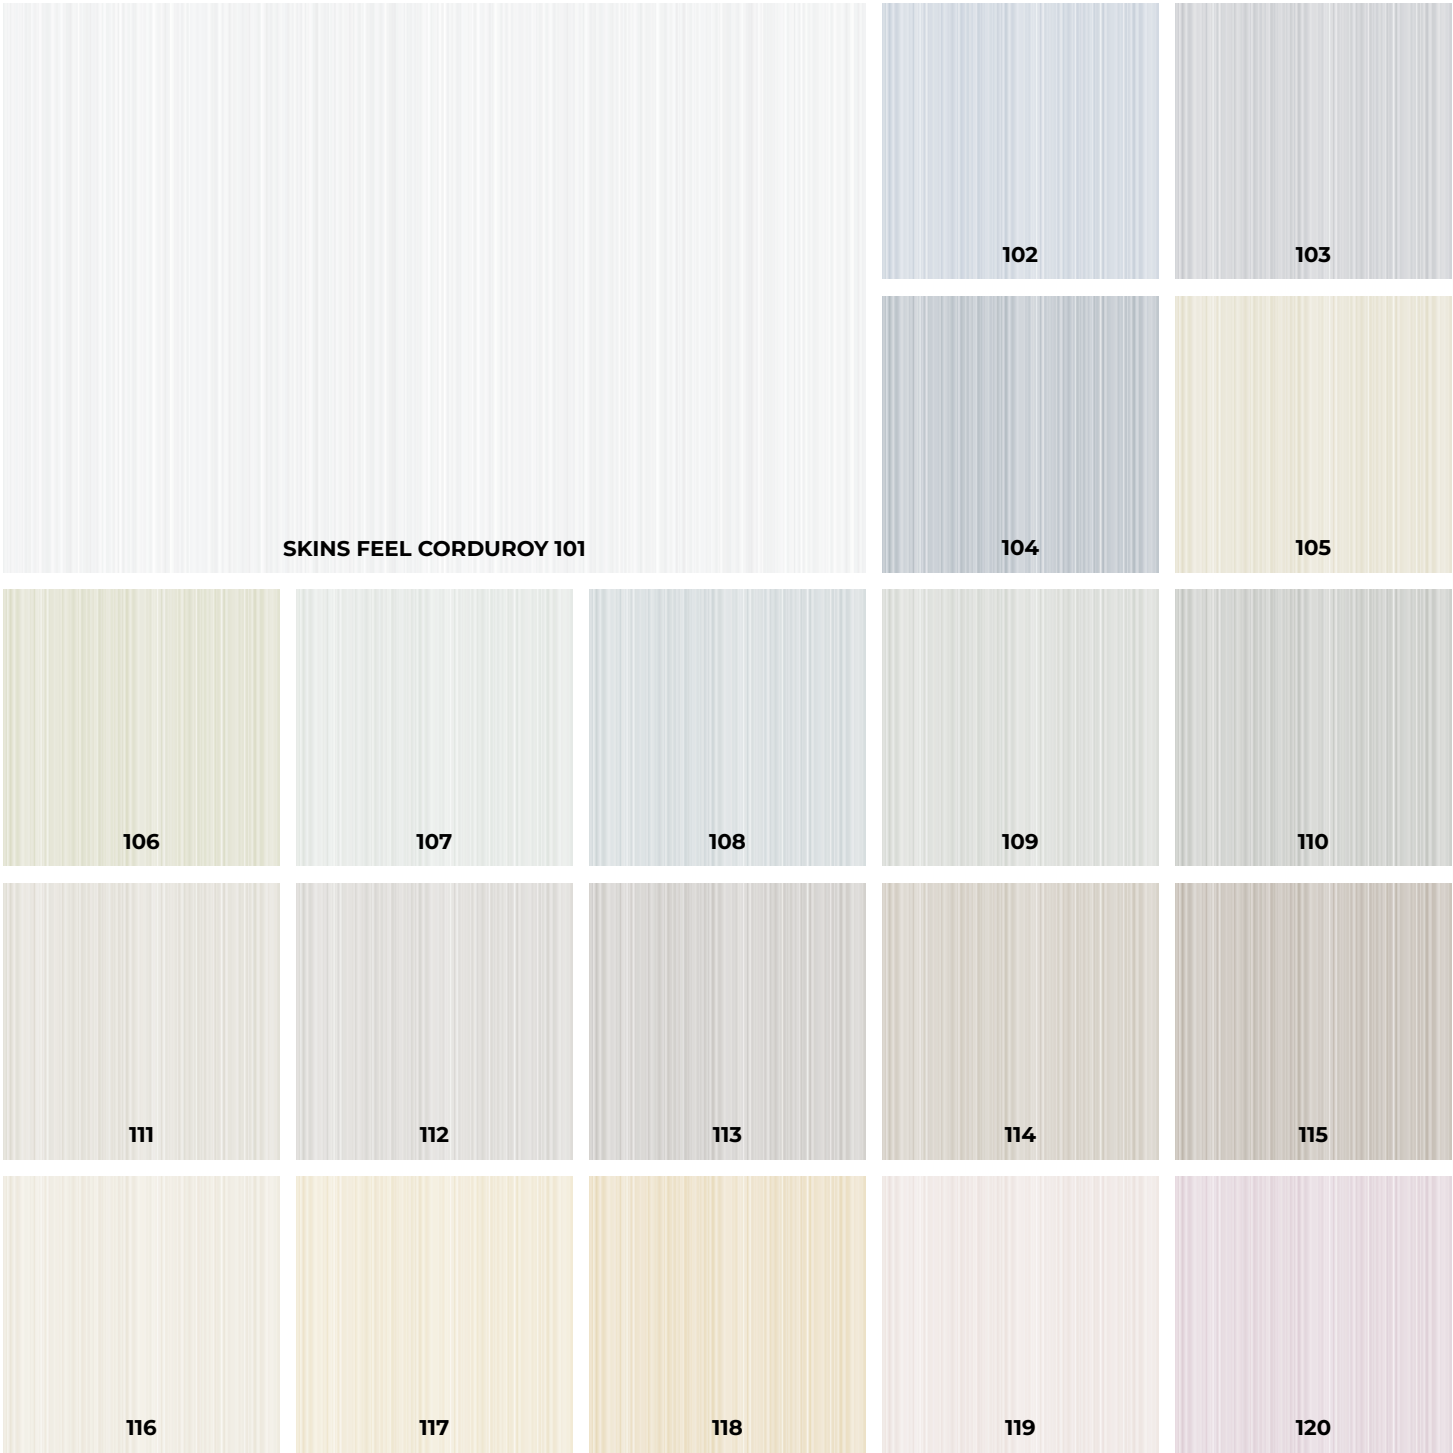

Moderate  
Color  
Variation

5  
Commercial  
Warranty

25  
Residential  
Warranty

Wall Covering: Skins Feel Knit 210 Floor Covering: Linkfloor Town Nude

Wall Covering: Geo Beige, Geo Deco Beige Floor Covering: Linkfloor Town Natural

# Skins Wallpaper

FEEL  
Corduroy

65 cm x 1000 cm  
25 5/8" x 393 3/4"  
G207

Roll

Excellent  
Resistance  
To Light

Extra  
Washable

Gluing  
The Wall

Easy To  
Tear Off