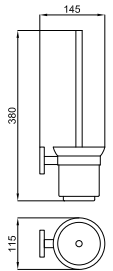

100103955 ● chrome
chromé

HOTELS. Wall mounted brush holder
Porte-balai fixe