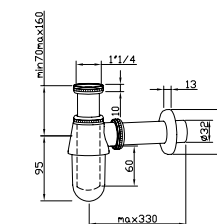

100039181 chrome / chromé

ACCESSORIES. Bottle trap
Siphon bouteille lavabo