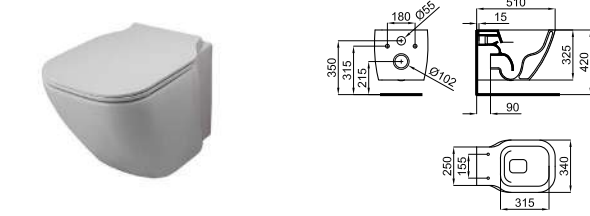

I-SMART **100289917** ● chrome
chromé

I-COMFORT LINE. RONDO - i-Comfort double flush button
RONDO - Plaque de commande double poussoir i-Comfort

PACK ESSENCE C COMPACT RIMLESS

PACK 100253733

FOLLOWING ITEMS ARE INCLUDED · ÉLÉMENTS INCLUS DANS LE PACK