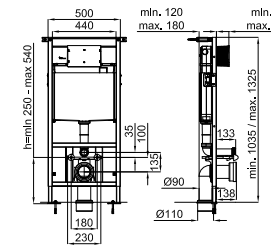

4,5/L **400 KG** **100159542**

SMART LINE. Concealed cistern with frame for wall hung pan. Installation in light wall. Includes the fixings kit and connection pipes for the WC.
Support + réservoir à encastrer pour cuvette suspendue (pour mur en plâtre) incluent le kit de fixations