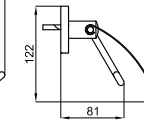

100103961 ● chrome
chromé

HOTELS. Roll holder with cover
Porte-papier avec couvercle