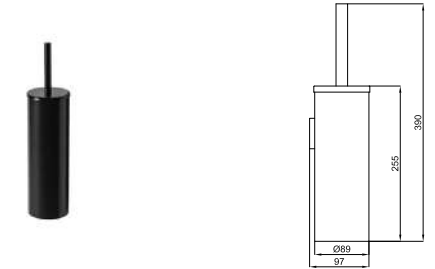

100267620 ● matt black
noir mat

HOTELS. Free standing / wall mounted brush holder
Porte balai mural et/ou à poser