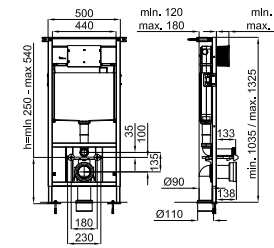

100159542

SMART LINE. Concealed cistern with frame for wall hung pan. Installation in light wall. Includes the fixings kit and connection pipes for the WC.
Support + réservoir à encastrier pour cuvette suspendue (pour mur en plâtre) incluent le kit de fixations