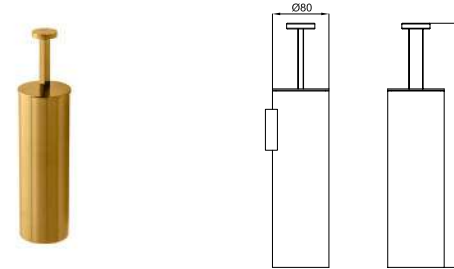

 **100299386** brushed gold or brosse

URBAN C. Free standing/Wall mounted brush holder
Porte balai mural et/ou à poser

 **100299346** brushed gold or brosse

URBAN C. 50 cm towel rail
Porte-serviettes fixe 1 barre 50 cm.