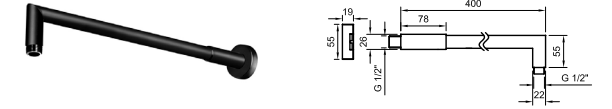

EX
 100213248
 matt black
 noir mat

ACCESSORIES. Rondo 40 cm shower head arm, wall connection
 Bras pomme de douche Rondo 40 cm, à mur

< 2 > EX
 100271995
 matt black
 noir mat

TOUCH&FEEL. Thermostatic concealed bath/shower mixer with 2 outlets. Thermostatic cartridge. Connections 1/2". Trim kit and Project Line body included. The flow rate at 3 bar is 21 l/min for both outlets. Possibility to combine functions simultaneously. Trims for hand shower and rain buttons installed. It incorporates additionally a cascade trim button interchangeable. It can be combined with 1100271996 and 100284630 opening the additional outlet at the bottom.