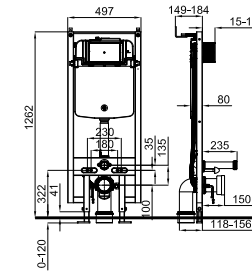

● **6/3L** × **400 KG** I-SMART **100289924**

I-COMFORT LINE. Concealed frame with cistern, reduced thickness, for wall hung pan with electronic seat i-Comfort. For installation in light wall. Includes fixings kit and connections for water inlet and electric supply for the WC.
Bâti-support avec réservoir encastrée d'épaisseur réduite 90mm, pour WC suspendu avec siège électronique i-Comfort (pour mur en plâtre). Comprend des kits de fixation et des connexions d'eau et électriques avec le WC.