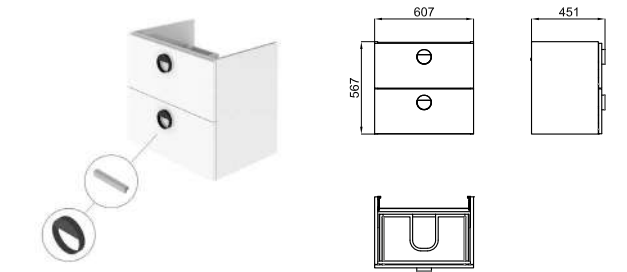

100318579 white
blanc

NK CONCEPT. Wall hung vanity 65cm. 2 drawers with soft close. Two models of handles are included: round black and linear chrome.
Module suspendu de 65cm. 2 tiroirs avec verrouillage ralentie. Deux modèles de poignées sont inclus: noir arrondi et chromé linéaire.