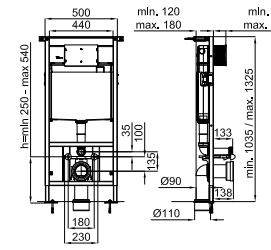

SMART LINE. Concealed cistern with frame for wall hung pan. Installation in light wall. Includes the fixings kit and connection pipes for the WC. ECO Dual flush (4,5/3lts)
Support + réservoir à encastrer pour cuvette suspendue (pour mur en plâtre) incluent le kit de fixations. Double chasse ECO (4,5/3lts)