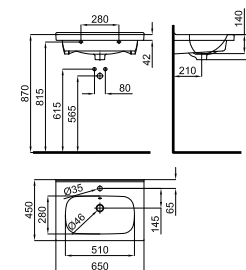

FOLLOWING ITEMS ARE INCLUDED · ÉLÉMENTS INCLUS DANS LE PACK

100042620 mirror / miroir

SMART LINE. 30x90 cm polished border
Bord poli 30x90 cm.

ECO FLOW 100326677 chrome / chromé

NK CONCEPT. Single lever basin mixer with Ø35 mm ceramic cartridge, 3/8" connections, 450 mm. long hoses., "plus" aerator. Flow rate 5 l/min. at 3 bar.
Mitigeur lavabo avec cartouche Ø35 mm. Flexibles raccords 3/8" longueur 450 mm. Mousseur "plus". À 3 bars de pression 5 l/min.