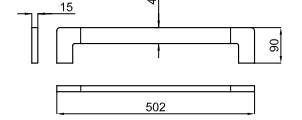

KIT URBAN C MATT BLACK ACCESSORIES

PACK 100298804

FOLLOWING ITEMS ARE INCLUDED · ÉLÉMENTS INCLUS DANS LE PACK

100211402 ● matt black
noir mat

URBAN C. Robe hook
Crochet

100211374 ● matt black
noir mat

URBAN C. 50 cm towel rail
Porte-serviettes fixe 1 barre 50 cm.