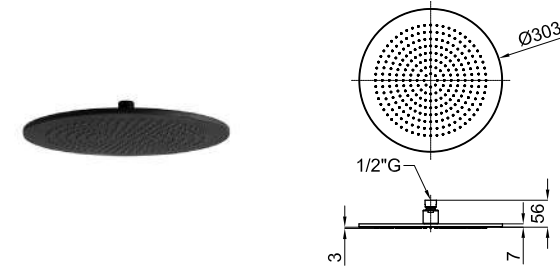

FOLLOWING ITEMS ARE INCLUDED · ÉLÉMENTS INCLUS DANS LE PACK