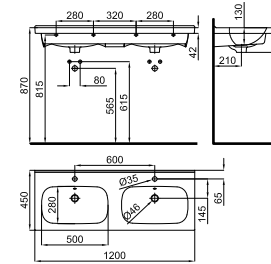

100316717 white / blanc

NK CONCEPT. 120 cm double sink wall hung basin with fixing kit 100041225 with overflow.
Lavabo 120 cm. suspendu à bac double avec trop plein et fixations 100041225.