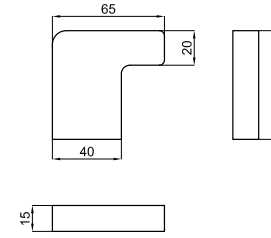

FOLLOWING ITEMS ARE INCLUDED · ÉLÉMENTS INCLUS DANS LE PACK

100211402 ● matt black
noir mat

URBAN C. Robe hook
Crochet