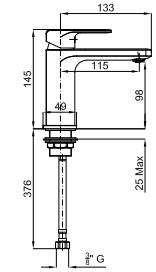

100039181 chrome / chromé

ACCESSORIES. Bottle trap
Siphon bouteille lavabo

PACK NK CONCEPT 120 CM WHITE

PACK 100334828

FOLLOWING ITEMS ARE INCLUDED · ÉLÉMENTS INCLUS DANS LE PACK

100064200 mirror / miroir

SMART LINE. CITY - Mirror with smooth edges, 120x50 cm
Bord poli 120 x 50 cm.