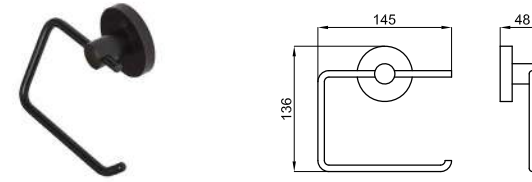

PACK 100351392

FOLLOWING ITEMS ARE INCLUDED · ÉLÉMENTS INCLUS DANS LE PACK

 **100267559** ● matt black
noir mat

HOTELS. Robe hook
Crochet

 **100267613** ● matt black
noir mat

HOTELS. 60 cm towel rail
Porte-serviettes fixe 1 barre 60 cm.