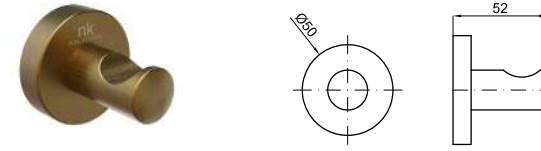

FOLLOWING ITEMS ARE INCLUDED · ÉLÉMENTS INCLUS DANS LE PACK

NEW 100340143 brushed gold or brosse

HOTELS. Robe hook
Crochet