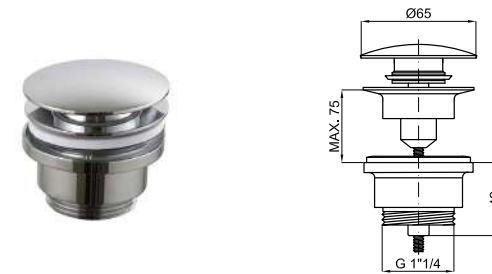

100291443 chrome
chromé

ACCESSORIES. Universal clicker basin waste
Bonde clicker universel