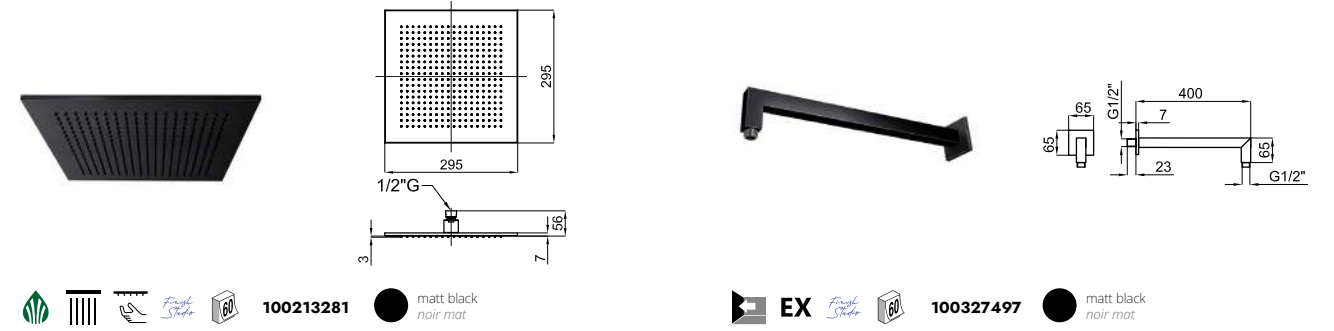

FOLLOWING ITEMS ARE INCLUDED · ÉLÉMENTS INCLUS DANS LE PACK

NEPTUNE SLIM. Square 30 cm rain shower head, with ball joint
Pomme de douche Square 30 cm, avec articulation.

ACCESSORIES. Square 40 cm shower head arm, wall connection
Bras pomme de douche Square 40 cm, à mur