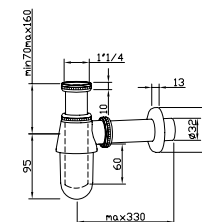

100039181 chrome / chromé

ACCESSORIES. Bottle trap
Siphon bouteille lavabo