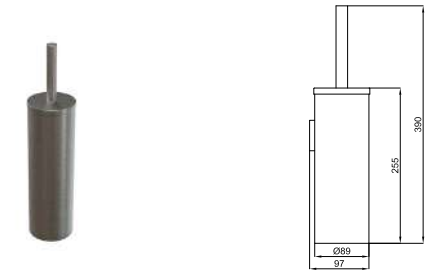

HOTELS. Robe hook
Crochet

NEW 100340446 brushed titanium
titane brossé

HOTELS. 60 cm towel rail
Porte-serviettes fixe 1 barre 60 cm.

NEW 100340443 brushed titanium
titane brossé

HOTELS. Roll holder without cover
Porte-papier sans couvercle