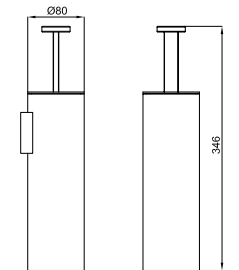

100123138 ● chrome chromé

URBAN C. Free standing/Wall mounted brush holder
Porte balai mural et/ou à poser