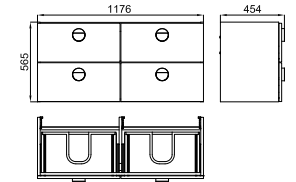

100318568 white / blanc

NK CONCEPT. Wall hung vanity 120cm. 4 drawers with soft close. Two models of handles are included: round black and linear chrome.
Module suspendu de 120cm. 4 tiroirs avec verrouillage ralentie. Deux modèles de poignées sont inclus: noir arrondi et chromé linéaire.