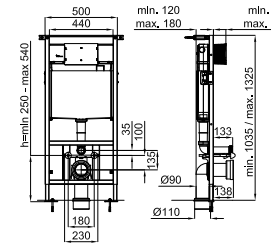

100251883

ACRO COMPACT. "Rimless" Wall hung pan 54cm. Includes the fixings kit 100266416
Cuvette suspendue "rimless" 54cm. Inclus fixations 100266416

100268639

ACRO COMPACT. Soft-close seat and cover 54 cm
Abattant cuvette 54 cm descente retenue