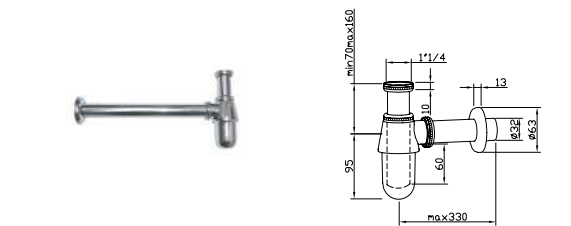

100039181 chrome
chromé

ACCESSORIES. Bottle trap
Siphon bouteille lavabo