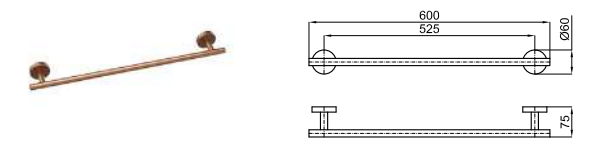

NEW 100340448 brushed copper
cuivre brossé

HOTELS. 60 cm towel rail
Porte-serviettes fixe 1 barre 60 cm.