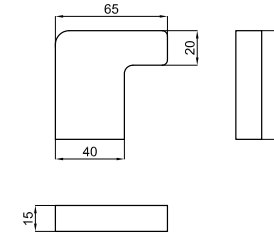

100094131 ● chrome chromé

URBAN C. Robe hook
Crochet

100094138 ● chrome chromé

URBAN C. 50 cm towel rail
Porte-serviettes fixe 1 barre 50 cm.

100094151 ● chrome chromé

URBAN C. Wall mounted soap dispenser
Diffuseur de savon fixe