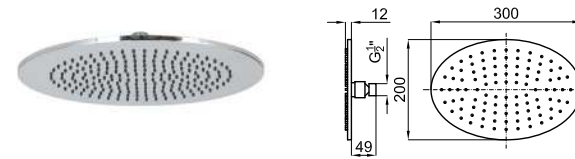

FOLLOWING ITEMS ARE INCLUDED · ÉLÉMENTS INCLUS DANS LE PACK

100090355 chrome chromé

NEPTUNE SLIM. Oval 30x20 rain shower head, with ball joint
Pomme de douche Oval 30x20 cm, avec articulation.