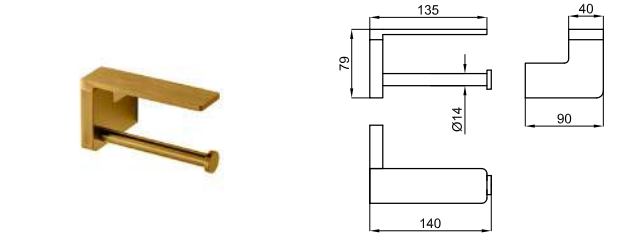

100299344 brushed gold or brosse

URBAN C. Roll holder with cover
Porte-papier avec couvercle