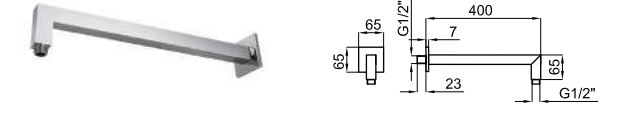

PACK SQUARE THERMOSTATIC

PACK 100317376

FOLLOWING ITEMS ARE INCLUDED · ÉLÉMENTS INCLUS DANS LE PACK

100266472 polished stainless steel / miroir

SQUARE. SQUARE. 30 cm. rain shower head, with ball joint. Security valve included. Flow rate 12 l/min. at 3 bar.
SQUARE. Pomme de douche 30 cm, avec articulation. À 3 bars de pression 12 l/min.