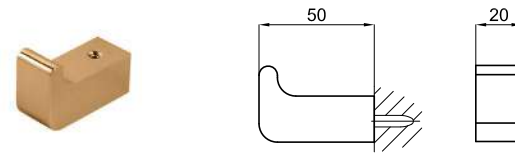

 **100289172** brushed titanium
titane brossé

URBAN C. 50 cm towel rail
Porte-serviettes fixe 1 barre 50 cm.

PACK LOUNGE GOLD

PACK 100301138

FOLLOWING ITEMS ARE INCLUDED · ÉLÉMENTS INCLUS DANS LE PACK

100238446 gold or