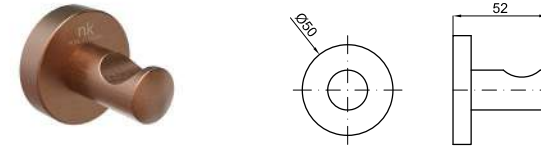

FOLLOWING ITEMS ARE INCLUDED · ÉLÉMENTS INCLUS DANS LE PACK

NEW 100340428 brushed copper
cuivre brossé

HOTELS. Robe hook
Crochet