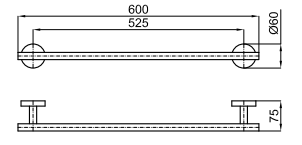

100102358 ● chrome
chromé

HOTELS. 60 cm towel rail
Porte-serviettes fixe 1 barre 60 cm.