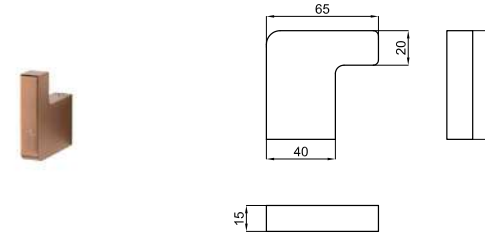

FOLLOWING ITEMS ARE INCLUDED · ÉLÉMENTS INCLUS DANS LE PACK

100289240 brushed copper / cuivre brossé

URBAN C. Robe hook / Crochet