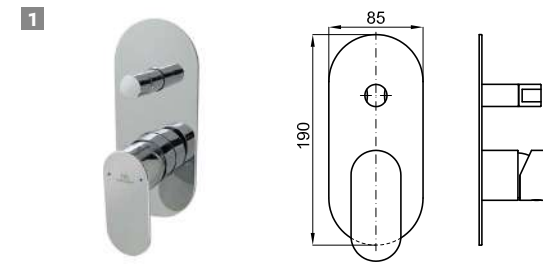

1 HOTELS. Single lever concealed bath shower mixer trim kit
Partie externe mitigeur encastré bain douche