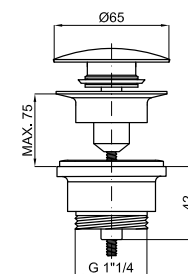

100291443 chrome / chromé

ACCESSORIES. Universal clicker basin waste
Bonde clicker universel