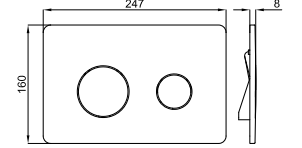

ARCHITECT. "Rimless" Wall hung pan. Includes the fixings kit 100335143.
Cuvette suspendue "rimless". Inclus fixations 100335143.

ARCHITECT. Soft-close seat and cover
Abattant cuvette descente retenue

SMART LINE. Concealed cistern with frame for wall hung pan. Installation in light wall. Includes the fixings kit and connection pipes for the WC. ECO Dual flush (4,5/3lts)
Support + réservoir à encastrer pour cuvette suspendue (pour mur en plâtre) incluent le kit de fixations. Double chasse ECO (4,5/3lts)