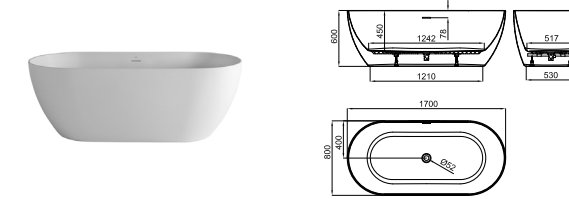

FOLLOWING ITEMS ARE INCLUDED · ÉLÉMENTS INCLUS DANS LE PACK

100311350 ● matt white
blanc mate

LOUNGE. Bathtub, freestanding, without brassware, Oval 170x80, one-piece, center bath waste, sanitary acrylic. Syphon NEXT 100304809 accessory not included.
Baignoire, en îlot, sans robinetterie, ovale 170x80, une-pièce, avec vidage central, acrylique sanitaire. Accessoir siphon NEXT 100304809 non inclus.