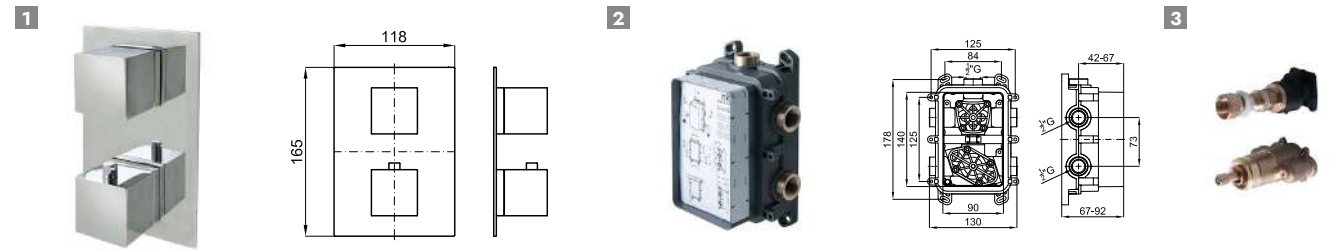

PACK SQUARE THERMOSTATIC

PACK 100317376

FOLLOWING ITEMS ARE INCLUDED · ÉLÉMENTS INCLUS DANS LE PACK

100266472 polished stainless steel / miroir

SQUARE. SQUARE. 30 cm. rain shower head, with ball joint. Security valve included. Flow rate 12 l/min. at 3 bar.
SQUARE. Pomme de douche 30 cm, avec articulation. À 3 bars de pression 12 l/min.

EX 100090332 chrome / chromé

ACCESSORIES. Square 40 cm shower head arm, wall connection
Bras pomme de douche Square 40 cm, à mur

1 **SQUARE. Thermostatic smart box external component.**
Pièce externe Smartbox thermostatique