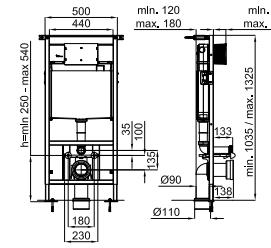

clean
rimless

6/3L

400
KG

100159542

SMART LINE. Concealed cistern with frame for wall hung pan. Installation in
light wall. Includes the fixings kit and connection pipes for the WC.
*Support + réservoir à encastrer pour cuvette suspendue (pour mur en plâtre)
incluent le kit de fixations*