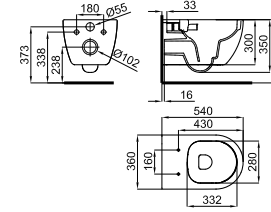

ARCHITECT. "Rimless" Wall hung pan. Includes the fixings kit 100335143.
Cuvette suspendue "rimless". Inclus fixations 100335143.

ARCHITECT. Soft-close seat and cover
Abattant cuvette descente retenue

SMART LINE. Concealed cistern with frame for wall hung pan. Installation in light wall. Includes the fixings kit and connection pipes for the WC. ECO Dual flush (4,5/3lts)
Support + réservoir à encastrer pour cuvette suspendue (pour mur en plâtre) incluent le kit de fixations. Double chasse ECO (4,5/3lts)