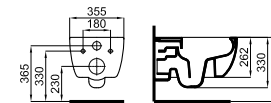

100104504

SMART LINE. RONDO - Smart line double flush button
RONDO - Plaque de commande double poussoir.

PACK ACRO COMPACT RIMLESS 54 CM MATT WHITE

PACK 100301109

FOLLOWING ITEMS ARE INCLUDED · ÉLÉMENTS INCLUS DANS LE PACK