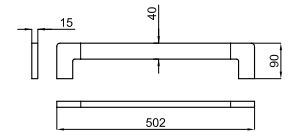

100211374 ● matt black
noir mat

URBAN C. 50 cm towel rail
Porte-serviettes fixe 1 barre 50 cm.