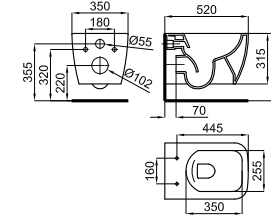

100104502

SMART LINE. OVAL - Smart line double flush button
OVAL - Plaque de commande double poussoir.

PACK LOUNGE RIMLESS MATT WHITE

PACK 100317382

FOLLOWING ITEMS ARE INCLUDED · ÉLÉMENTS INCLUS DANS LE PACK