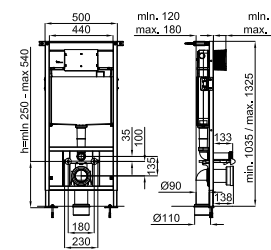

NEW

ACRO COMPACT. "Rimless" Wall hung pan 54cm. Includes the fixings kit 100266416
Cuvette suspendue "rimless" 54cm. Inclus fixations 100266416

ACRO COMPACT. Soft-close seat and cover 54 cm
Abattant cuvette 54 cm descente retenue