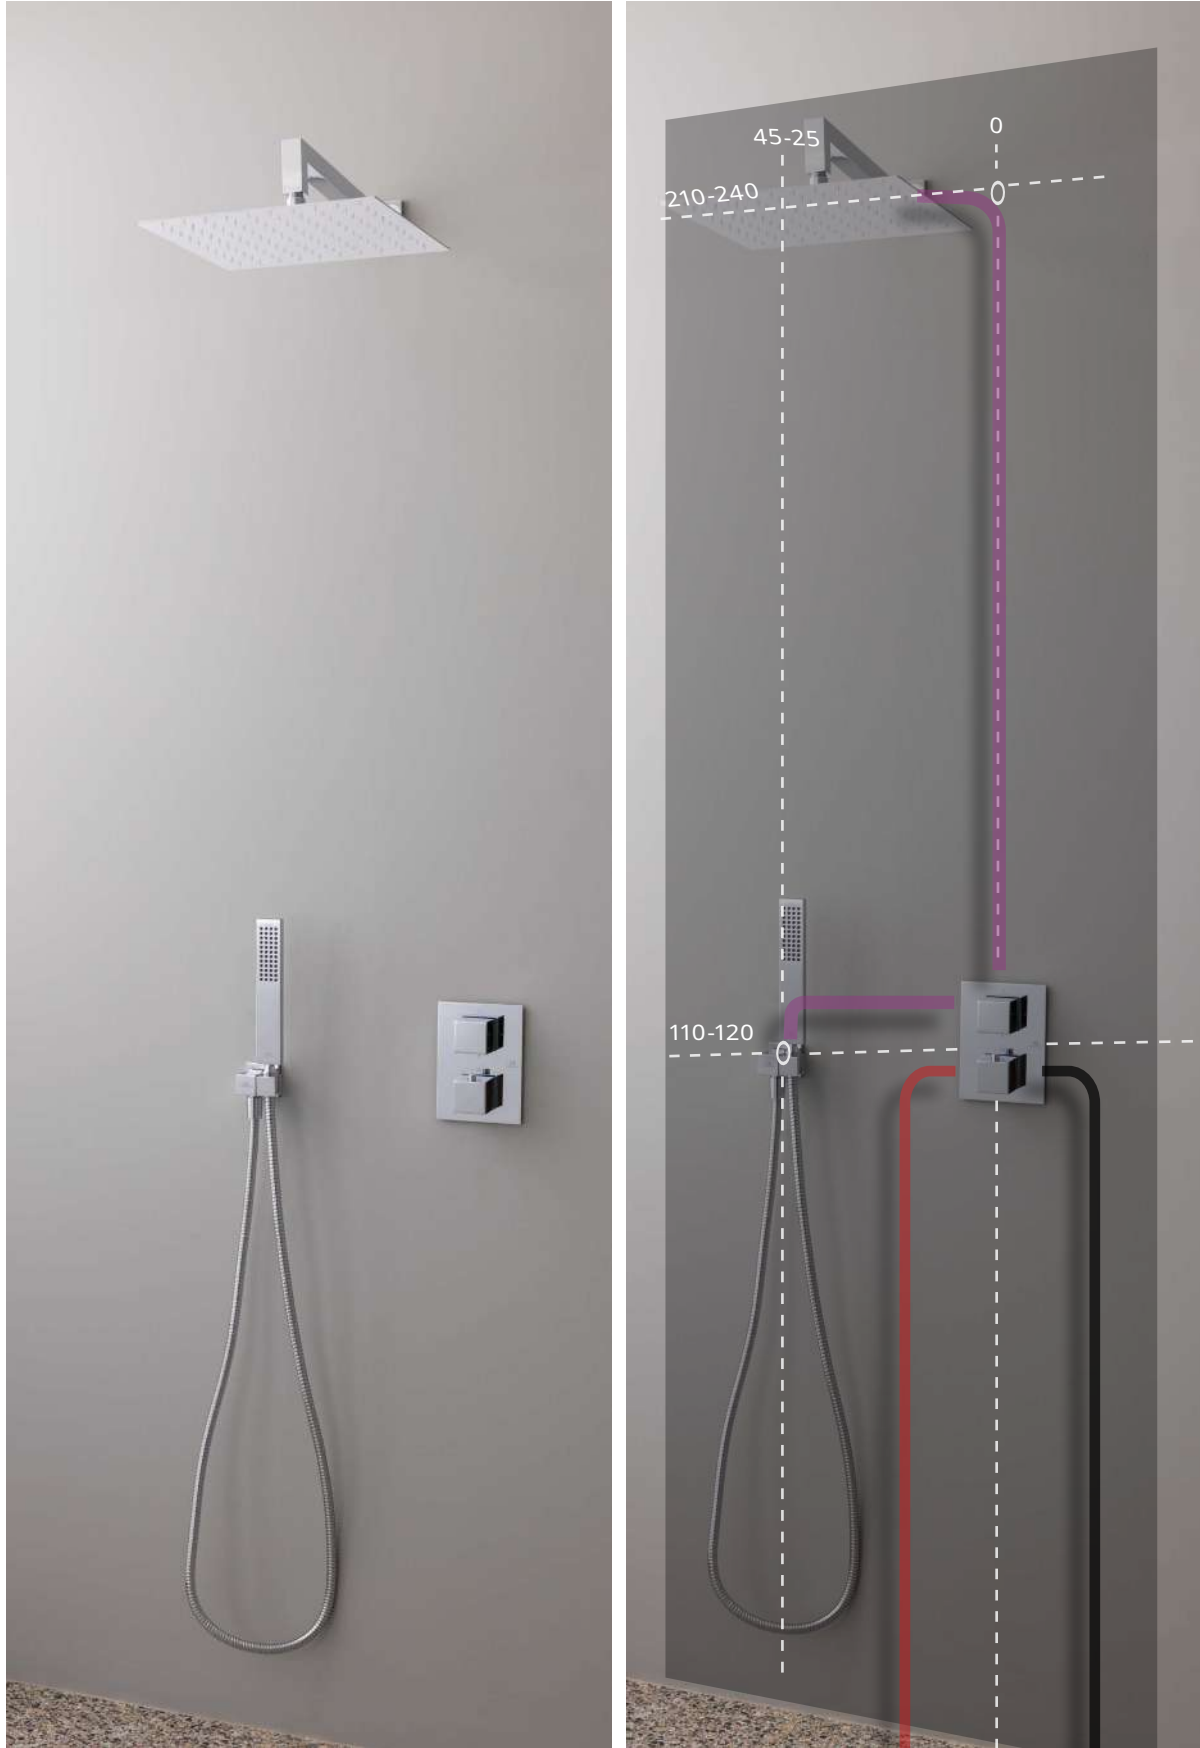

ACCESSORIES. MINIMAL - Wall bracket with outlet elbow
 MINIMAL - Support mural fixe avec prise d'eau

100215378
 matt black
 noir mat

ACCESSORIES. 175 cm. Flexi shower hose PVC coated
 175 cm. - Flexible agrafage avec PVC

PACK SQUARE THERMOSTATIC

PACK 100317376

FOLLOWING ITEMS ARE INCLUDED · ÉLÉMENTS INCLUS DANS LE PACK

100266472 polished stainless steel / miroir

SQUARE. SQUARE. 30 cm. rain shower head, with ball joint. Security valve included. Flow rate 12 l/min. at 3 bar.
SQUARE. Pomme de douche 30 cm, avec articulation. À 3 bars de pression 12 l/min.

EX 100090332 chrome / chromé

ACCESSORIES. Square 40 cm shower head arm, wall connection
Bras pomme de douche Square 40 cm, à mur

1 **SQUARE. Thermostatic smart box external component.**
Pièce externe Smartbox thermostatique