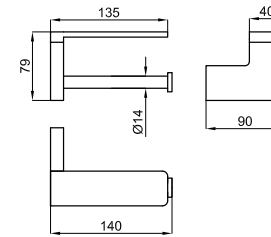

KIT URBAN C MATT BLACK ACCESSORIES

PACK 100298804

FOLLOWING ITEMS ARE INCLUDED · ÉLÉMENTS INCLUS DANS LE PACK

100211402 ● matt black
noir mat

URBAN C. Robe hook
Crochet

100211374 ● matt black
noir mat

URBAN C. 50 cm towel rail
Porte-serviettes fixe 1 barre 50 cm.