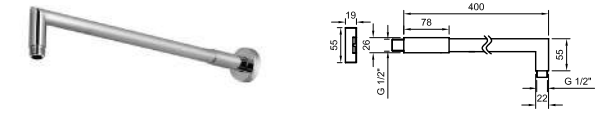

LIBERTY. LIBERTY - Shower outlet elbow
LIBERTY - Prise d'eau murale

KIT HOTELS SINGLE LEVER

PACK 100333656

FOLLOWING ITEMS ARE INCLUDED · ÉLÉMENTS INCLUS DANS LE PACK

AISI 304

ECO FLOW **SAVE** **100251806** **polished stainless steel miroir**
 ROUND. ROUND. 30 cm. rain shower head, with ball joint. Security valve included. Flow rate 12 l/min. at 3 bar.
 ROUND. Ciel de pluie de 30cm., avec articulation. Comprend valve de sécurité. Le débit à 3 bars est de 12 l/min.