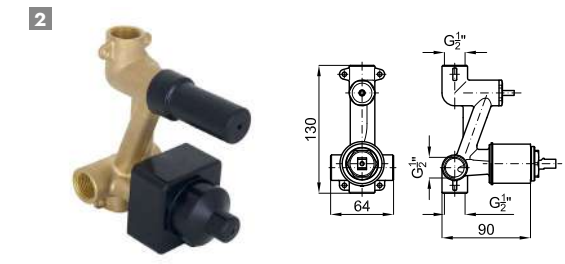

EX 100123914 **chrome chromé**

2 PROJECT LINE. PROJECT LINE - Concealed bath shower valve with Ø35 mm ceramic cartridge, automatic diverter and 1/2" connectors. Flow rate at 3 bar: 20 l/min bath, 18 l/min shower.
PROJECT LINE - Corps interne mitigeur encastré bain douche, avec cartouche céramique de Ø35 mm. Inverseur automatique et connexion de 1/2", débit à 3 bars de pression baignoire 20 l/min et douche 18 l/min.

100107958