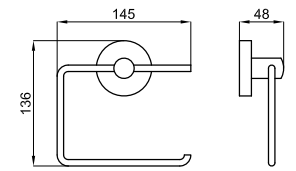

100102356 ● chrome chromé

HOTELS. Roll holder without cover
Porte-papier sans couvercle