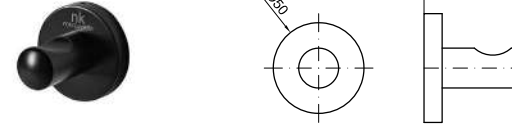

FOLLOWING ITEMS ARE INCLUDED · ÉLÉMENTS INCLUS DANS LE PACK

100267559 ● matt black
noir mat

HOTELS. Robe hook
Crochet