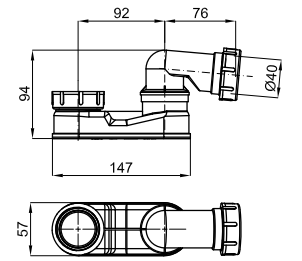

100304809 ● white
blanc

NEXT. Bath trap NEXT D40
Siphon vidage pour baignoire NEXT D40