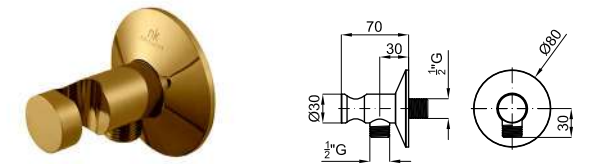

HOJ **100238776** gold or

LIGNAGE. LIGNAGE - Wall bracket with outlet elbow
LIGNAGE - Support mural avec prise d'eau

100137875 gold or

ACCESSORIES. 175 cm. Flexi shower hose twist free
175 cm. - Flexible double agrafage anti-torsion