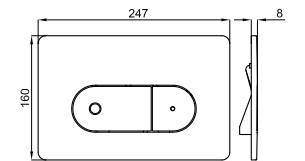

100283412

LOUNGE. Soft-close seat and cover
Abattant cuvette descente retenue

100159542

SMART LINE. Concealed cistern with frame for wall hung pan. Installation in light wall. Includes the fixings kit and connection pipes for the WC.
Support + réservoir à encastrier pour cuvette suspendue (pour mur en plâtre) incluent le kit de fixations