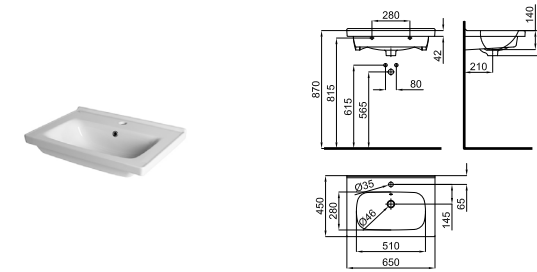

100320692 white
blanc

NK CONCEPT. 65 cm wall hung basin with fixing kit 100041225 with overflow.
Lavabo 65 cm. suspendu avec trop plein et fixations 100041225.