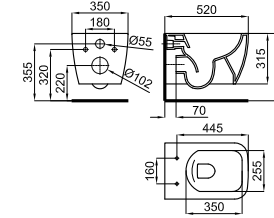

FOLLOWING ITEMS ARE INCLUDED · ÉLÉMENTS INCLUS DANS LE PACK

100311255

LOUNGE. "Rimless" Wall hung pan. Includes the fixings kit 100258251.
Cuvette suspendue "rimless". Inclus fixations 100258251.