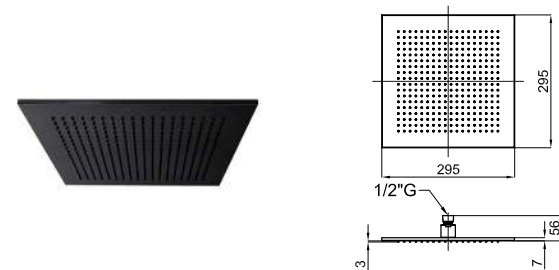

FOLLOWING ITEMS ARE INCLUDED · ÉLÉMENTS INCLUS DANS LE PACK

100213281 matt black / noir mat

NEPTUNE SLIM. Square 30 cm rain shower head, with ball joint
Pomme de douche Square 30 cm, avec articulation.