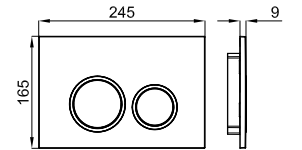

I-SMART **100289917** ● chrome
chromé

I-COMFORT LINE. RONDO - i-Comfort double flush button
RONDO - Plaque de commande double poussoir i-Comfort