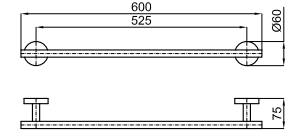

100102358 ● chrome chromé

HOTELS. 60 cm towel rail
Porte-serviettes fixe 1 barre 60 cm.