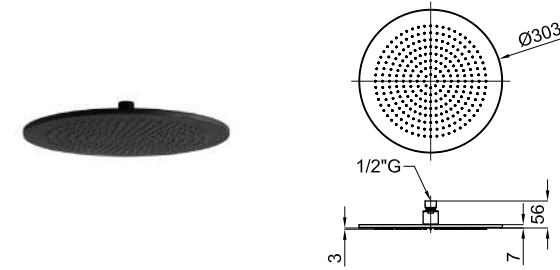

FOLLOWING ITEMS ARE INCLUDED · ÉLÉMENTS INCLUS DANS LE PACK

ECO FLOW
100213249
matt black
noir mat

NEPTUNE SLIM. Rondo 30 cm rain shower head, with ball joint
Pomme de douche Rondo 30 cm, avec articulation.