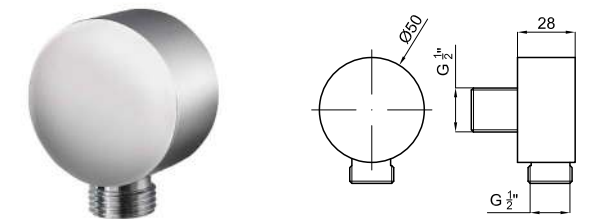

HOJ EX 100064216 **chrome chromé**

LIBERTY. LIBERTY - Shower outlet elbow
LIBERTY - Prise d'eau murale