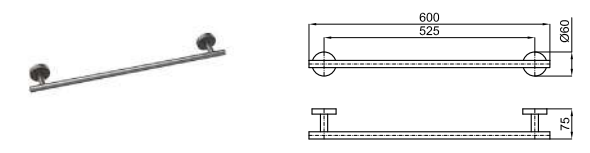

NEW 100340446 brushed titanium
titane brossé

HOTELS. 60 cm towel rail
Porte-serviettes fixe 1 barre 60 cm.