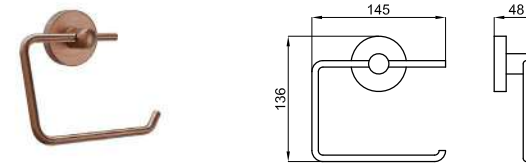

NEW 100340442 brushed copper
cuivre brossé

HOTELS. Roll holder without cover
Porte-papier sans couvercle