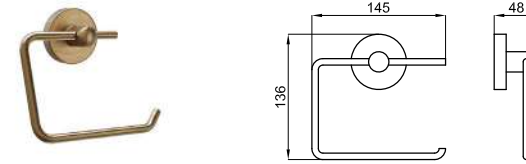

HOTELS. 60 cm towel rail
Porte-serviettes fixe 1 barre 60 cm.

NEW 100340406 brushed gold or brosse

HOTELS. Roll holder without cover
Porte-papier sans couvercle

NEW 100340409 brushed gold or brosse

HOTELS. Free standing / wall mounted brush holder
Porte balai mural et/ou à poser