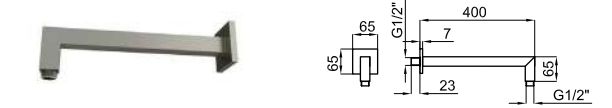

100280734 brushed titanium
titane brossé

ACCESSORIES. Square 40 cm shower head arm, wall connection
Bras pomme de douche Square 40 cm, à mur