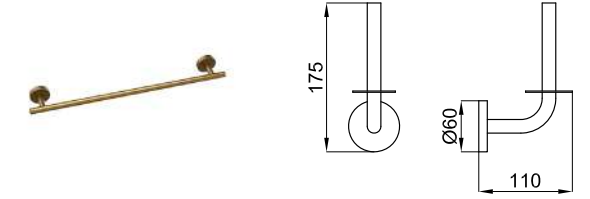

NEW 100340410 brushed gold or brosse

HOTELS. 60 cm towel rail
Porte-serviettes fixe 1 barre 60 cm.