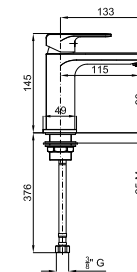

FOLLOWING ITEMS ARE INCLUDED · ÉLÉMENTS INCLUS DANS LE PACK

100042620 mirror / miroir

SMART LINE. 30x90 cm polished border
Bord poli 30x90 cm.

ECO FLOW 100326677 chrome / chromé

NK CONCEPT. Single lever basin mixer with Ø35 mm ceramic cartridge, 3/8" connections, 450 mm. long hoses., "plus" aerator. Flow rate 5 l/min. at 3 bar.
Mitigeur lavabo avec cartouche Ø35 mm. Flexibles raccords 3/8" longueur 450 mm. Mousseur "plus". À 3 bars de pression 5 l/min.