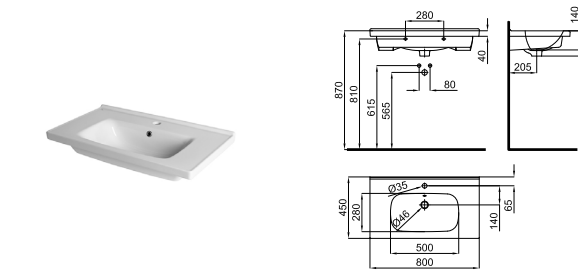

FOLLOWING ITEMS ARE INCLUDED · ÉLÉMENTS INCLUS DANS LE PACK

100042618 mirror
miroir

SMART LINE. 80x50 cm polished border
Bord poli 80x50 cm.

100316804 white
blanc

NK CONCEPT. 80 cm wall hung basin with fixing kit 100041225 with overflow.
Lavabo 80 cm. suspendu avec trop plein et fixations 100041225.