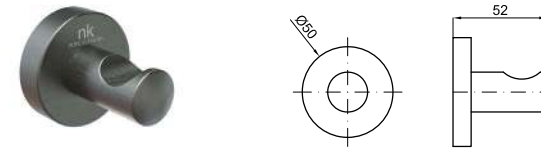

FOLLOWING ITEMS ARE INCLUDED · ÉLÉMENTS INCLUS DANS LE PACK

NEW 100340429 brushed titanium
titane brossé

HOTELS. Robe hook
Crochet