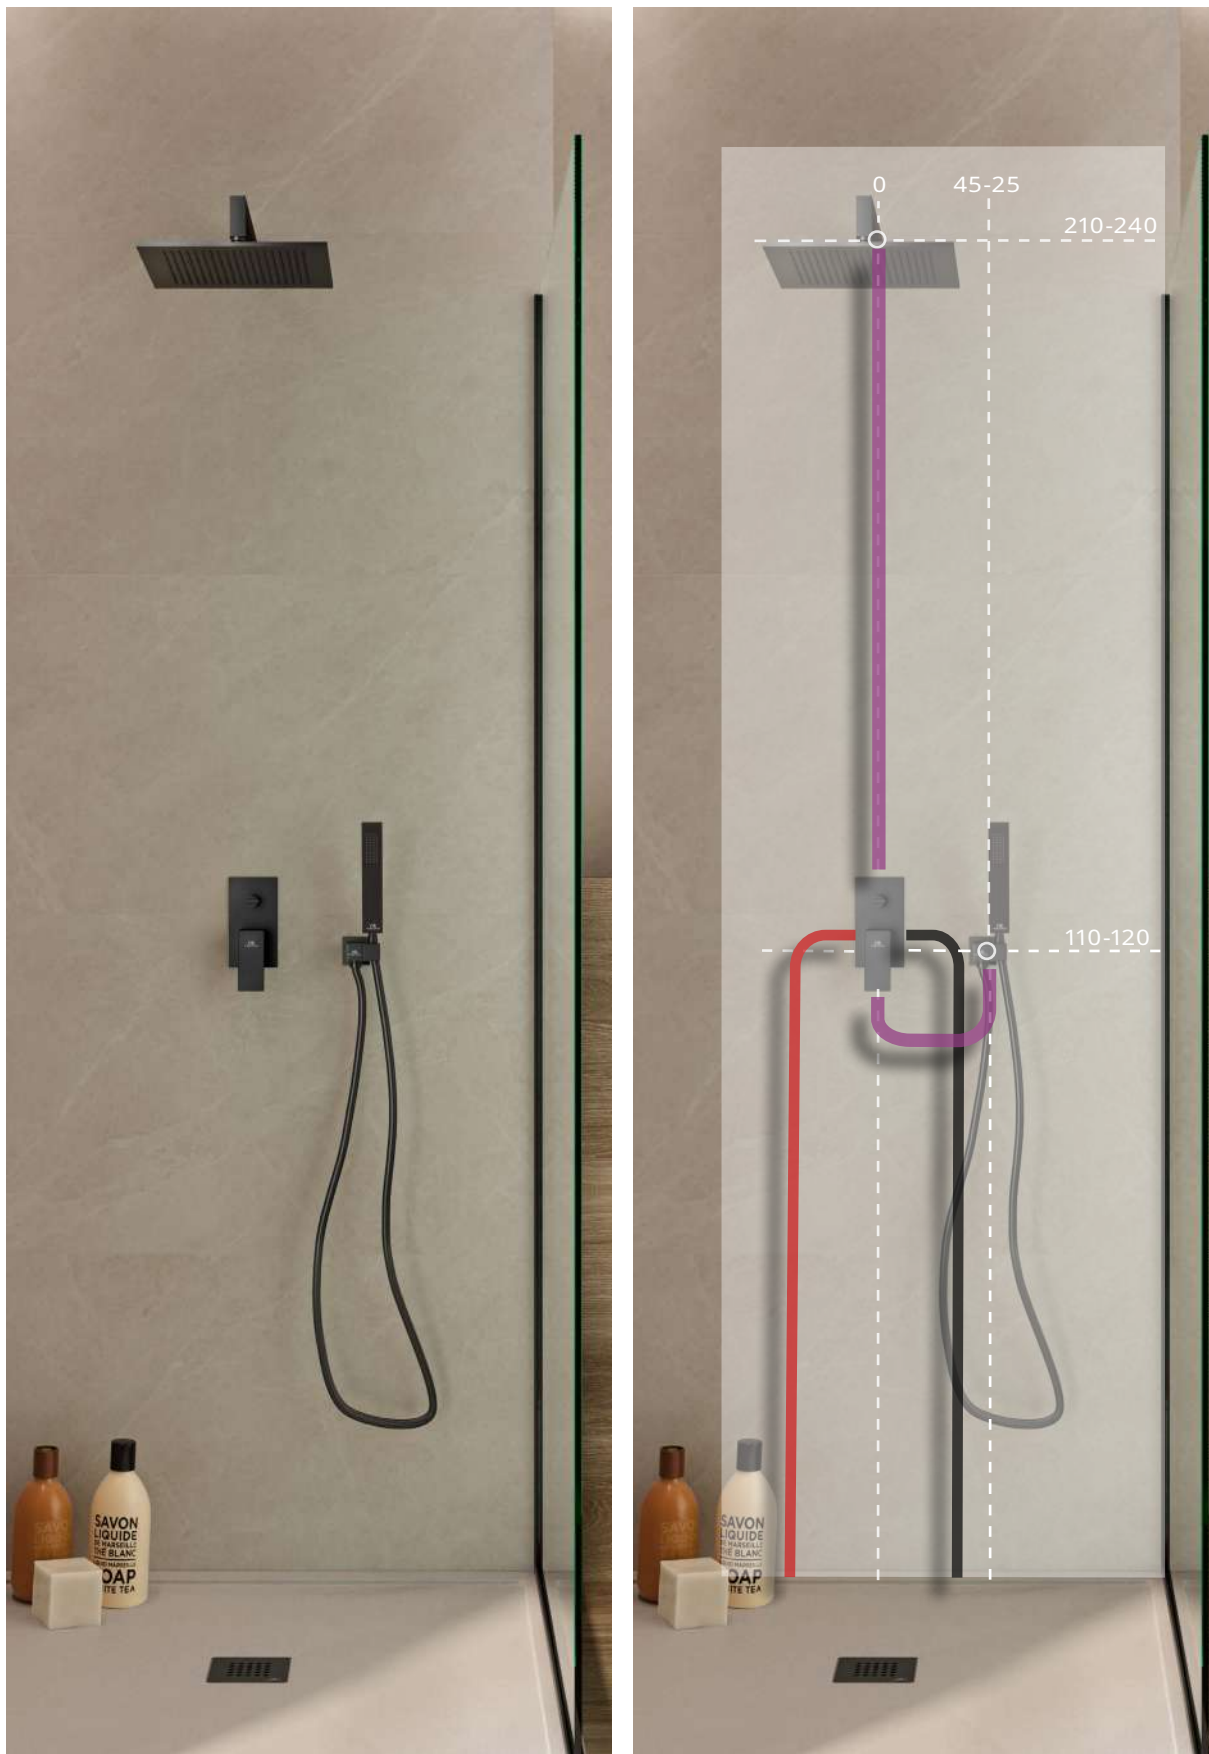

PACK SQUARE MATT BLACK SINGLE LEVER

PACK 100337025