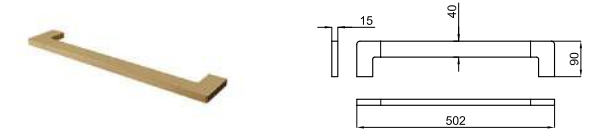

 **100299386** brushed gold or brosse

URBAN C. Free standing/Wall mounted brush holder
Porte balai mural et/ou à poser

 **100299346** brushed gold or brosse

URBAN C. 50 cm towel rail
Porte-serviettes fixe 1 barre 50 cm.