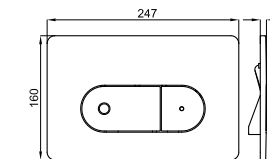

100104503 matt black
noir mat

SMART LINE. OVAL - Smart line double flush button
OVAL - Plaque de commande double poussoir.