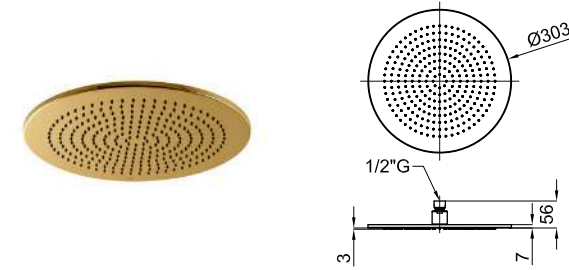

FOLLOWING ITEMS ARE INCLUDED · ÉLÉMENTS INCLUS DANS LE PACK

100238749 gold or

NEPTUNE SLIM. 30 cm rain shower head, with ball joint
Pomme de douche 30 cm, avec articulation.