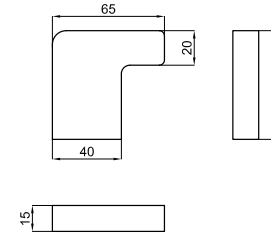

FOLLOWING ITEMS ARE INCLUDED · ÉLÉMENTS INCLUS DANS LE PACK

100211402 ● matt black
noir mat

URBAN C. Robe hook
Crochet