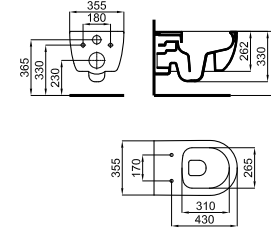

FOLLOWING ITEMS ARE INCLUDED · ÉLÉMENTS INCLUS DANS LE PACK

100251883

ACRO COMPACT. "Rimless" Wall hung pan 54cm. Includes the fixings kit 100266416
Cuvette suspendue "rimless" 54cm. Inclus fixations 100266416