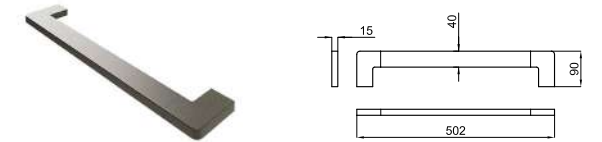

100289172 brushed titanium
titane brossé

URBAN C. 50 cm towel rail
Porte-serviettes fixe 1 barre 50 cm.