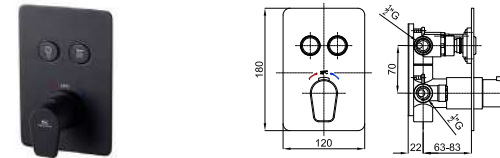

EX
 100213248
 matt black
 noir mat

ACCESSORIES. Rondo 40 cm shower head arm, wall connection
 Bras pomme de douche Rondo 40 cm, à mur

< 2 > EX
 100271995
 matt black
 noir mat

TOUCH&FEEL. Thermostatic concealed bath/shower mixer with 2 outlets. Thermostatic cartridge. Connections 1/2". Trim kit and Project Line body included. The flow rate at 3 bar is 21 l/min for both outlets. Possibility to combine functions simultaneously. Trims for hand shower and rain buttons installed. It incorporates additionally a cascade trim button interchangeable. It can be combined with 1100271996 and 100284630 opening the additional outlet at the bottom.