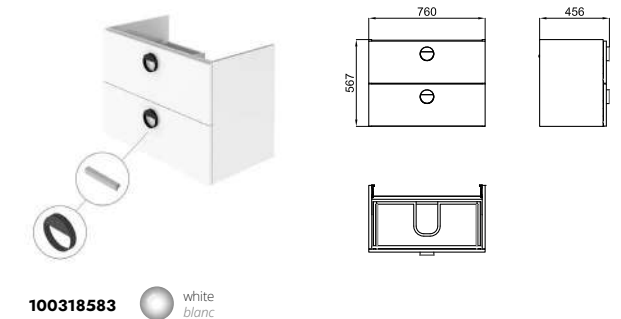

100318583 white
blanc

NK CONCEPT. Wall hung vanity 80cm. 2 drawers with soft close. Two models of handles are included: round black and linear chrome.
Module suspendu de 80cm. 2 tiroirs avec verrouillage ralentie. Deux modèles de poignées sont inclus: noir arrondi et chromé linéaire.