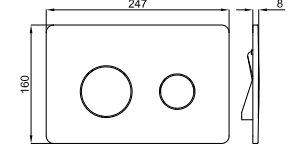

100104504

chrome
chromé

SMART LINE. RONDO - Smart line double flush button
RONDO - Plaque de commande double poussoir.