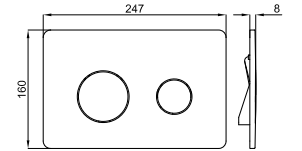

100104504

SMART LINE. RONDO - Smart line double flush button
RONDO - Plaque de commande double poussoir.