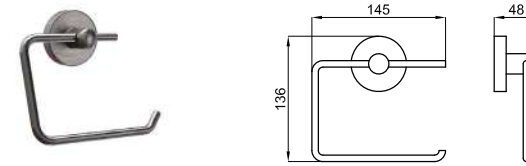

NEW 100340443 brushed titanium
titane brossé

HOTELS. Roll holder without cover
Porte-papier sans couvercle