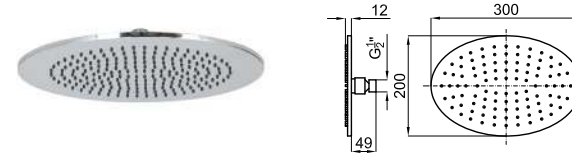

FOLLOWING ITEMS ARE INCLUDED · ÉLÉMENTS INCLUS DANS LE PACK

100090355 chrome chromé

NEPTUNE SLIM. Oval 30x20 rain shower head, with ball joint
Pomme de douche Oval 30x20 cm, avec articulation.