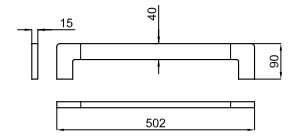

100094131 ● chrome chromé

URBAN C. Robe hook
Crochet

100094138 ● chrome chromé

URBAN C. 50 cm towel rail
Porte-serviettes fixe 1 barre 50 cm.

100094151 ● chrome chromé

URBAN C. Wall mounted soap dispenser
Diffuseur de savon fixe