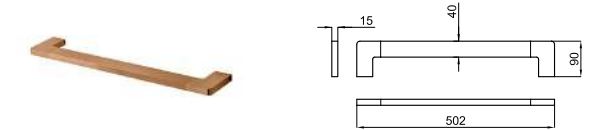

100289251 brushed copper / cuivre brossé

URBAN C. 50 cm towel rail / Porte-serviettes fixe 1 barre 50 cm.