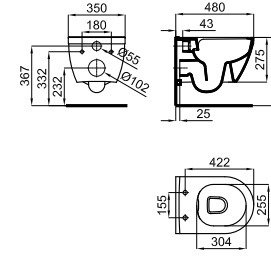

100104504 chrome chromé

SMART LINE. RONDO - Smart line double flush button
RONDO - Plaque de commande double poussoir.

PACK NK CONCEPT RIMLESS

PACK 100334876

FOLLOWING ITEMS ARE INCLUDED · ÉLÉMENTS INCLUS DANS LE PACK