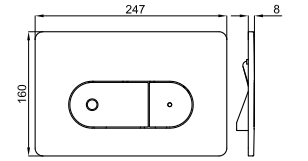

LOUNGE. "Rimless" Wall hung pan. Includes the fixings kit 100258251
Cuvette suspendue "rimless". Inclus fixations 100258251

LOUNGE. Soft-close seat and cover
Abattant cuvette descente retenue

SMART LINE. Concealed cistern with frame for wall hung pan. Installation in light wall. Includes the fixings kit and connection pipes for the WC.
Support + réservoir à encastrier pour cuvette suspendue (pour mur en plâtre) incluent le kit de fixations