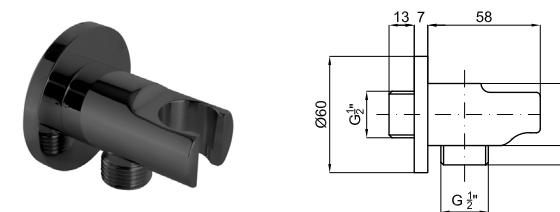

HOJ EX
100213266
matt black
noir mat

ACCESSORIES. MINIMAL - Wall bracket with outlet elbow
MINIMAL - Support mural fixe avec prise d'eau

100215378
matt black
noir mat

ACCESSORIES. 175 cm. Flexi shower hose PVC coated
175 cm. - Flexible agrafage avec PVC