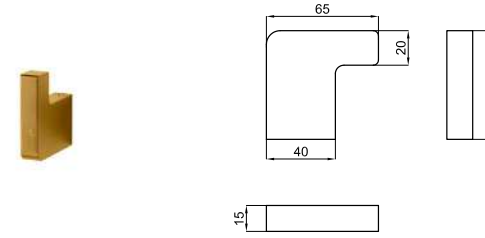

FOLLOWING ITEMS ARE INCLUDED · ÉLÉMENTS INCLUS DANS LE PACK

100299338 brushed gold or brosse

URBAN C. Robe hook
Crochet