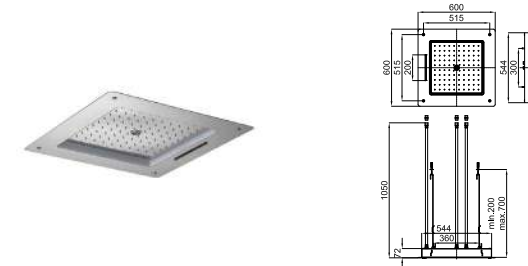

FOLLOWING ITEMS ARE INCLUDED · ÉLÉMENTS INCLUS DANS LE PACK