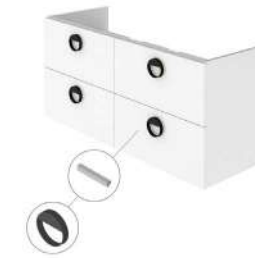

100318568 white / blanc

NK CONCEPT. Wall hung vanity 120cm. 4 drawers with soft close. Two models of handles are included: round black and linear chrome.
Module suspendu de 120cm. 4 tiroirs avec verrouillage ralentie. Deux modèles de poignées sont inclus: noir arrondi et chromé linéaire.