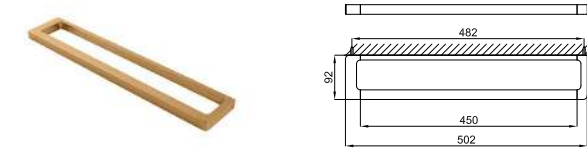

LOUNGE. Robe hook
Crochet

100238447 gold or

LOUNGE. Roll holder without cover
Porte-papier sans couvercle

100238416 gold or

LOUNGE. Wall mounted brush holder
Porte-balai fixe

100238454 gold or

LOUNGE. 50 cm towel rail
Porte-serviettes fixe 1 barre 50 cm.