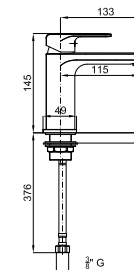

ECO FLOW 100326677 chrome / chromé

NK CONCEPT. Single lever basin mixer with Ø35 mm ceramic cartridge, 3/8" connections, 450 mm. long hoses., "plus" aerator. Flow rate 5 l/min. at 3 bar.
Mitigeur lavabo avec cartouche Ø35 mm. Flexibles raccords 3/8" longueur 450 mm. Mousseur "plus". À 3 bars de pression 5 l/min.