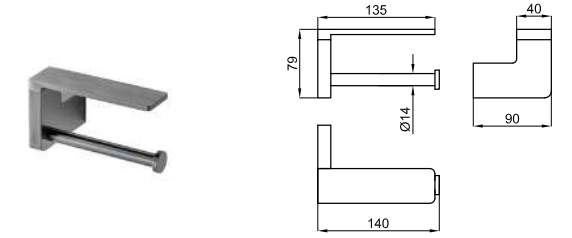

100289272 brushed titanium
titane brossé

URBAN C. Roll holder with cover
Porte-papier avec couvercle