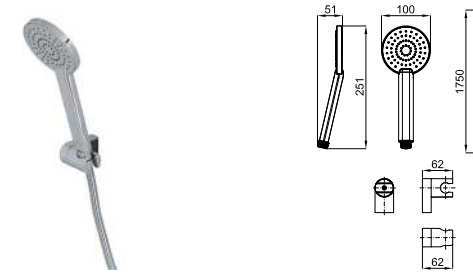

100108291

chrome chromé

HOTELS. HOTELS SHOWER PACK. Includes wall bracket, 1 function handshower 100113767 and flexi hose 100137893
KIT DOUCHE HOTELS. Inclus support de douche, douchette 1 fonction 100113767 et flexible 100137893