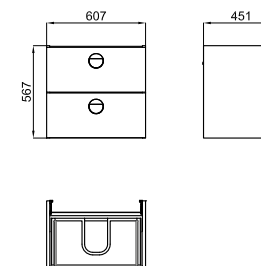

100318569 grey oak / chêne gris

NK CONCEPT. Wall hung vanity 65cm. 2 drawers with soft close. Two models of handles are included: round black and linear chrome.
Module suspendu de 65cm. 2 tiroirs avec verrouillage ralentie. Deux modèles de poignées sont inclus: noir arrondi et chromé linéaire.