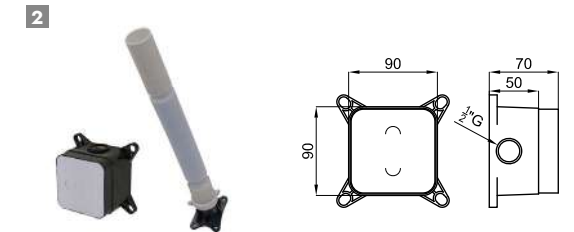

2 **SMARTBOX.** SMART BOX BATH - built-in body with universal quick installation for floor taps with 1/2" connections. **EX 100328501** chrome
chromé

2 **SMARTBOX.** SMART BOX BATH - built-in body with universal quick installation for floor taps with 1/2" connections. **100149141**
SMART BOX BATH - Corps encastré installation rapide universelle pour robinetteries installation au sol avec connexions 1/2".