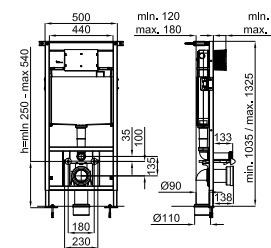

4,5/L × **400 KG** **100159542**

SMART LINE. Concealed cistern with frame for wall hung pan. Installation in light wall. Includes the fixings kit and connection pipes for the WC.
Support + réservoir à encastrer pour cuvette suspendue (pour mur en plâtre) incluent le kit de fixations