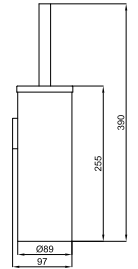

100267620 ● matt black
noir mat

HOTELS. Free standing / wall mounted brush holder
Porte balai mural et/ou à poser