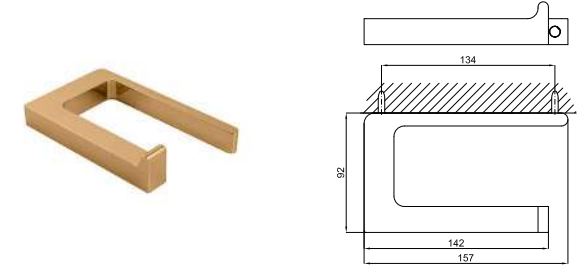

100238447 gold or

LOUNGE. Roll holder without cover
Porte-papier sans couvercle