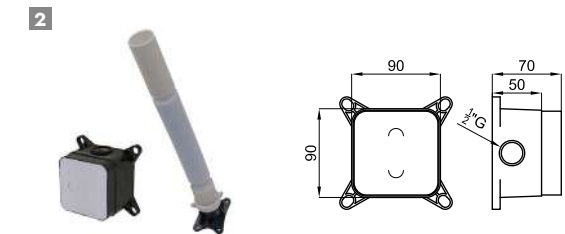

2 **SMARTBOX.** SMART BOX BATH - built-in body with universal quick installation for floor taps with 1/2" connections.
SMART BOX BATH - Corps encastré installation rapide universelle pour robinetteries installation au sol avec connexions 1/2".

100149141