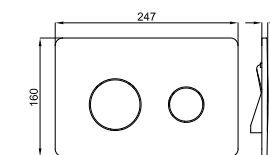

SMART LINE. RONDO - Smart line double flush button
RONDO - Plaque de commande double poussoir.