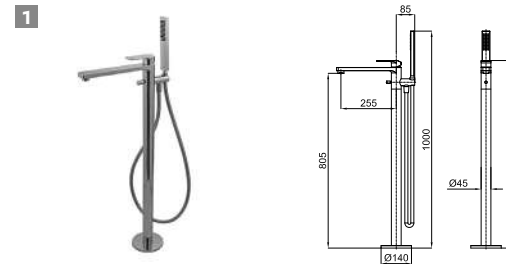

1 **NK CONCEPT.** Floor mounted single lever bath shower mixer. Ø35 mm ceramic cartridge. Includes hand shower and 150cm shower hose. Automatic diverter. "Plus" aerator. Flow rate for shower: 8,3 l/min. at 3 bar and flow rate bath: 14,64 l/min. at 3 bar. It has to be purchased together with floormounted Smart box 100149141

Mitigeur bain/douche installation au sol complet avec flexible et douchette. Cartouche céramique Ø35 mm. Mousseur "plus". À 3 bars de pression pour douche 8,3 l/min. et pour bain 14,64 l/min. Corps interne Smartbox robinetterie installation au sol nécessaire 100149141