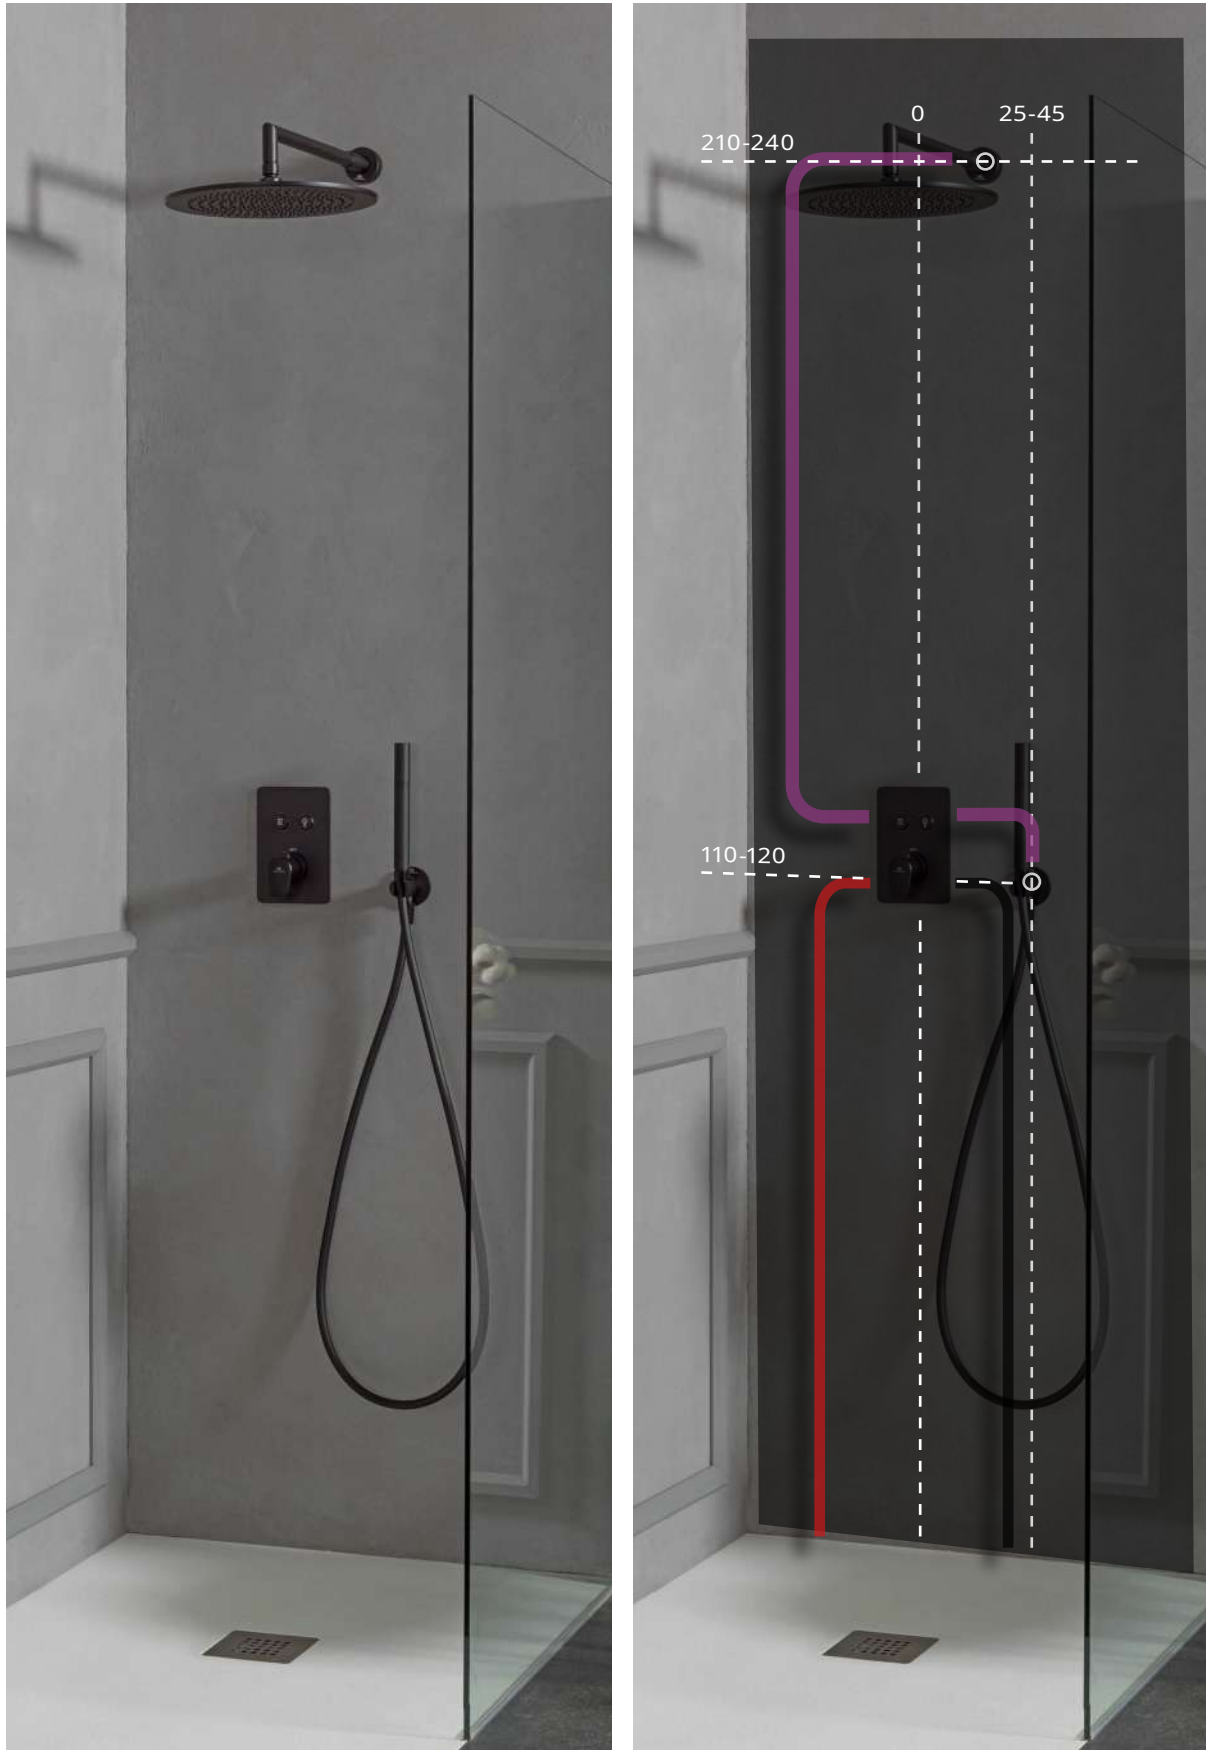

PACK TOUCH&FEEL RONDO MATT BLACK THERMOSTATIC

PACK 100352297