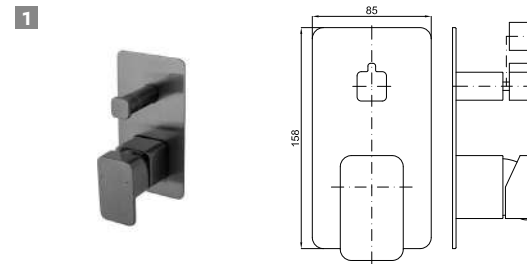

1 LOUNGE. Single lever concealed bath shower mixer trim kit
Partie externe mitigeur encastré bain douche