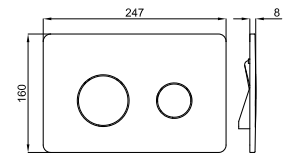

PACK URBAN WALL HUNG WC

PACK 100223048

FOLLOWING ITEMS ARE INCLUDED · ÉLÉMENTS INCLUS DANS LE PACK