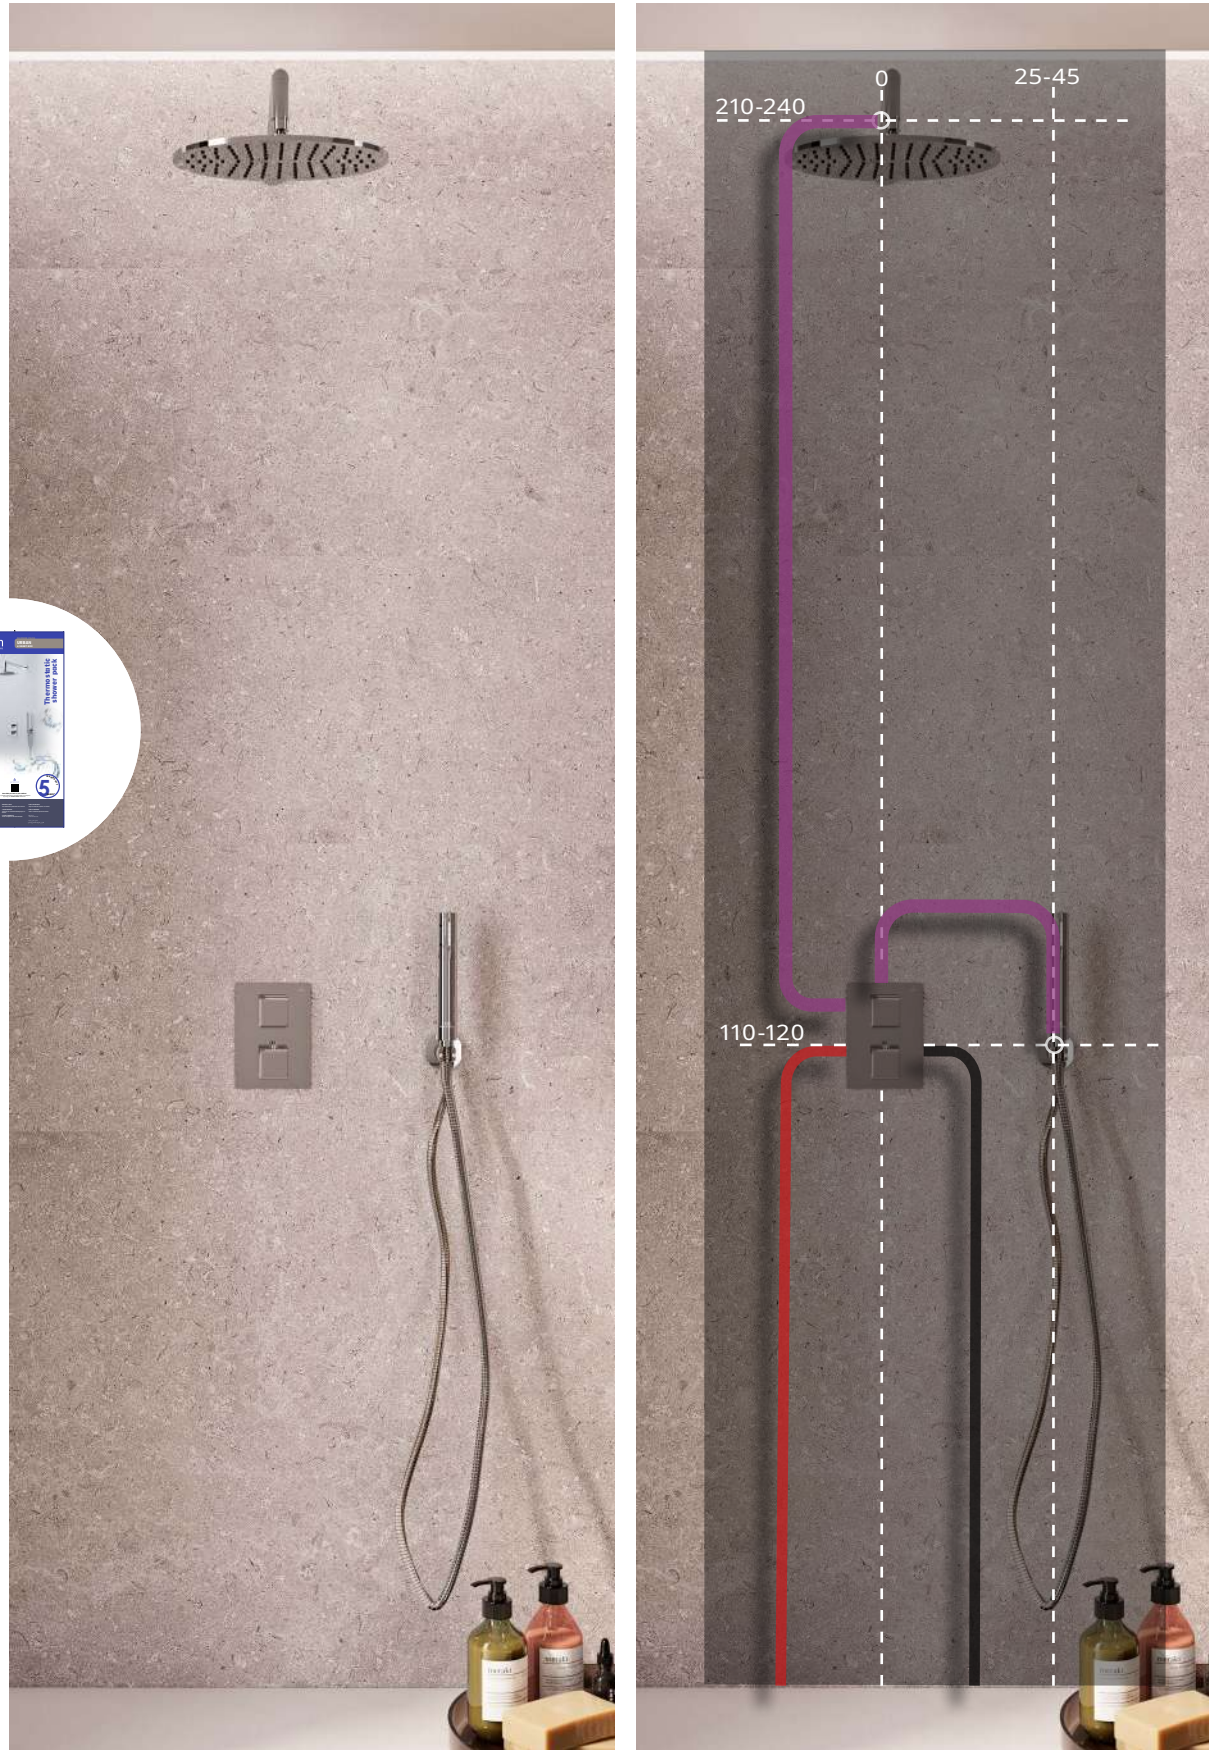

100137893 chrome chromé

ACCESSORIES. 175 cm. Flexi shower hose twist free
175 cm. - Flexible double agrafage anti-torsion

Prices excluding VAT *Prix de vente publics hors taxe (H.T.)*

KIT CHROME THERMOSTATIC SHOWER

PACK 100275128

FOLLOWING ITEMS ARE INCLUDED · ÉLÉMENTS INCLUS DANS LE PACK

100090355 chrome chromé

NEPTUNE SLIM. Oval 30x20 rain shower head, with ball joint
Pomme de douche Oval 30x20 cm, avec articulation.

EX 100039088 chrome chromé

ACCESSORIES. Rondo 40 cm shower head, wall connection
Bras pomme de douche Rondo 40 cm. à mur

1

1 SQUARE. Thermostatic smart box external component.
Pièce externe Smartbox thermostatique