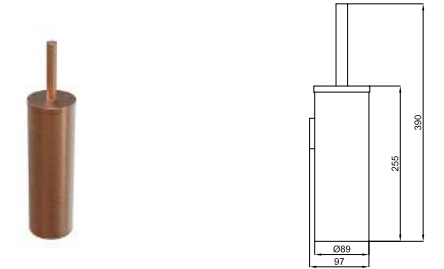

NEW 100340430 brushed copper
cuivre brossé

HOTELS. Free standing / wall mounted brush holder
Porte balai mural et/ou à poser