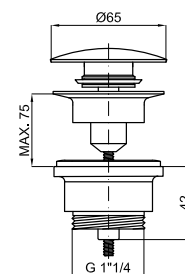

100291443 chrome / chromé

ACCESSORIES. Universal clicker basin waste
Bonde clicker universel