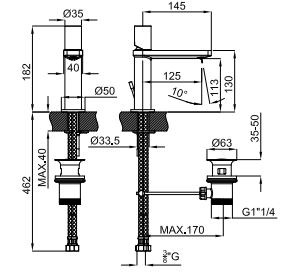

100312790 chrome_forest
chromé_forest

FORMA. Single lever basin mixer 3/8". Ø25 mm. ceramic cartridge. Connection 3/8". Length of hoses 462 mm. With pop-up waste set 1 1/4". "Plus" aerator. Cold-water opening. Flow rate 4,27 l/min. at 3 bar.

Mitigeur lavabo avec cartouche Ø25 mm. Flexibles raccordement 3/8" longueur 462 mm. Garniture de vidage 1 1/4". Avec mousseur "plus". Ouverture à froid. À 3 bars de pression 4,27 l/min.