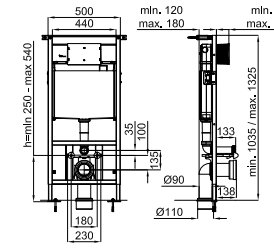

LOUNGE. "Rimless" Wall hung pan. Includes the fixings kit 100258251
Cuvette suspendue "rimless". Inclus fixations 100258251

LOUNGE. Soft-close seat and cover
Abattant cuvette descente retenue

SMART LINE. Concealed cistern with frame for wall hung pan. Installation in light wall. Includes the fixings kit and connection pipes for the WC.
Support + réservoir à encastrier pour cuvette suspendue (pour mur en plâtre) incluent le kit de fixations