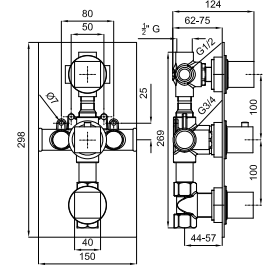

PACK 60X60 CM LOUNGE CEILING SHOWER

PACK 100352296

FOLLOWING ITEMS ARE INCLUDED · ÉLÉMENTS INCLUS DANS LE PACK

LOUNGE. 60x60cm concealed ceiling shower head. Shower modes: rain shower, waterfall and central jet. Additional function: chromotherapy. Remote control for chromotherapy included. IP67 protection. 110-230 V power supply. Shower valve not included. A 3 exit shower valve with minimum flowrate of 20 l/min for waterfall function, 15 l/min for rain and 12 l/min for laminar spray function is required.

Ciel de pluie encastré au plafond 60x60cm. Fonctions pluie, cascade, jet central et chromothérapie. Inclus télécommande pour le contrôle de la chromothérapie. Protection IP67. Tension d'alimentation 110-230 V. Robinetterie non incluse; 3 voies sont nécessaires pour son fonctionnement. Débit minimum nécessaire de 15 l/min pour la pluie, 20 l/min pour la cascade et 12 l/min pour jet central.

ACCESSORIES. Single function handshower. Flow rate 11,8 l/min. at 3 bar.
Douchette 1 jet. À 3 bars de pression 11,8 l/min.

ACCESSORIES. 175 cm. Flexi shower hose twist free
175 cm. - Flexible double agrafage anti-torsion

SQUARE. Concealed 4 way, 3 handle Thermostatic valve with wax thermo-element. 1/2" or 3/4" connectors according to technical drawing. Diverter with flow regulator. The flowrate at 3 bar (mixed water) for each water way is 24,6 l/min, 22,1 l/min, 21,2 l/min and 45,5 l/min. Includes 1 hi-flow way with separate handle, non-return valves and 38°C security stop.