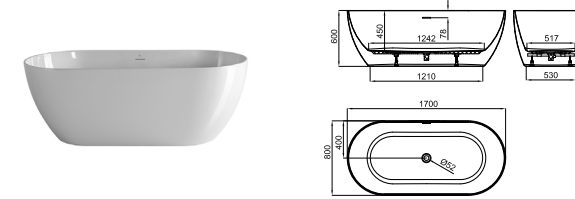

HOJ EX 100064216 chrome chromé

LIBERTY. LIBERTY - Shower outlet elbow
LIBERTY - Prise d'eau murale

PACK LOUNGE BATHTUB AND NK CONCEPT MIXER

PACK 100334866

FOLLOWING ITEMS ARE INCLUDED · ÉLÉMENTS INCLUS DANS LE PACK