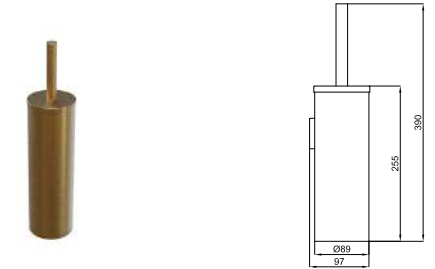

HOTELS. 60 cm towel rail
Porte-serviettes fixe 1 barre 60 cm.

NEW 100340406 brushed gold or brosse

HOTELS. Roll holder without cover
Porte-papier sans couvercle

NEW 100340409 brushed gold or brosse

HOTELS. Free standing / wall mounted brush holder
Porte balai mural et/ou à poser