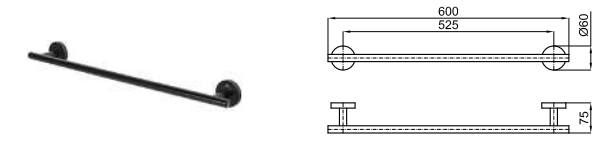

PACK 100351392

FOLLOWING ITEMS ARE INCLUDED · ÉLÉMENTS INCLUS DANS LE PACK

 **100267559** ● matt black
noir mat

HOTELS. Robe hook
Crochet

 **100267613** ● matt black
noir mat

HOTELS. 60 cm towel rail
Porte-serviettes fixe 1 barre 60 cm.