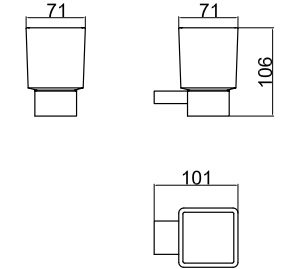

100094131 ● chrome chromé

URBAN C. Robe hook
Crochet

100094138 ● chrome chromé

URBAN C. 50 cm towel rail
Porte-serviettes fixe 1 barre 50 cm.

100094151 ● chrome chromé

URBAN C. Wall mounted soap dispenser
Diffuseur de savon fixe