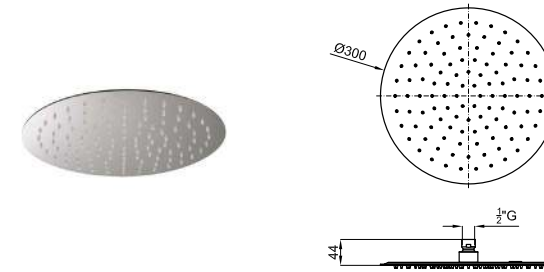

LIBERTY. LIBERTY - Shower outlet elbow
LIBERTY - Prise d'eau murale

KIT HOTELS SINGLE LEVER

PACK 100333656

FOLLOWING ITEMS ARE INCLUDED · ÉLÉMENTS INCLUS DANS LE PACK

AISI 304

ECO FLOW **SAVE** **100251806** **polished stainless steel miroir**
 ROUND. ROUND. 30 cm. rain shower head, with ball joint. Security valve included. Flow rate 12 l/min. at 3 bar.
 ROUND. Ciel de pluie de 30cm., avec articulation. Comprend valve de sécurité. Le débit à 3 bars est de 12 l/min.