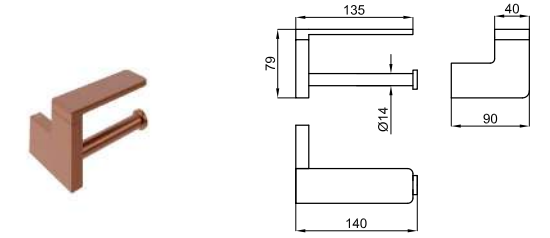

100289262 brushed copper / cuivre brossé

URBAN C. Roll holder with cover / Porte-papier avec couvercle