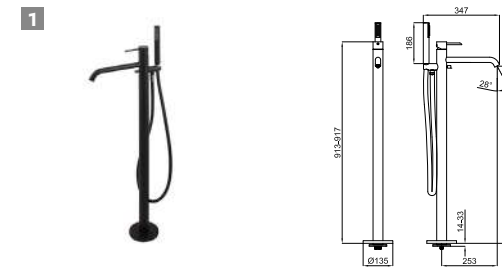

1 **ROUND.** Floor mounted single lever bath shower mixer. Ø35 mm ceramic cartridge. Includes hand shower and 150cm shower hose. Automatic diverter. "Plus" aerator. Flow rate for shower: 12,25 l/min. at 3 bar and flow rate bath: 14,64 l/min. at 3 bar. It has to be purchased together with floormounted Smart box 100149141
Mitigeur bain/douche installation au sol complet avec flexible et douchette. Cartouche céramique Ø35 mm. Mousseur "plus". À 3 bars de pression pour douche 12,25 l/min. et pour bain 14,64 l/min. Corps interne Smartbox robinetterie installation au sol nécessaire 100149141