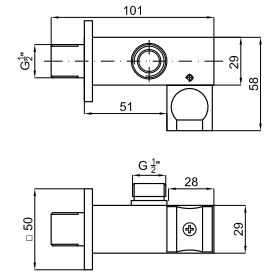

PACK 60X60 CM LOUNGE CEILING SHOWER

PACK 100352296

FOLLOWING ITEMS ARE INCLUDED · ÉLÉMENTS INCLUS DANS LE PACK

LOUNGE. 60x60cm concealed ceiling shower head. Shower modes: rain shower, waterfall and central jet. Additional function: chromotherapy. Remote control for chromotherapy included. IP67 protection. 110-230 V power supply. Shower valve not included. A 3 exit shower valve with minimum flowrate of 20 l/min for waterfall function, 15 l/min for rain and 12 l/min for laminar spray function is required.

Ciel de pluie encastré au plafond 60x60cm. Fonctions pluie, cascade, jet central et chromothérapie. Inclus télécommande pour le contrôle de la chromothérapie. Protection IP67. Tension d'alimentation 110-230 V. Robinetterie non incluse; 3 voies sont nécessaires pour son fonctionnement. Débit minimum nécessaire de 15 l/min pour la pluie, 20 l/min pour la cascade et 12 l/min pour jet central.

ACCESSORIES. Single function handshower. Flow rate 11,8 l/min. at 3 bar.
Douchette 1 jet. À 3 bars de pression 11,8 l/min.

ACCESSORIES. 175 cm. Flexi shower hose twist free
175 cm. - Flexible double agrafage anti-torsion

SQUARE. Concealed 4 way, 3 handle Thermostatic valve with wax thermo-element. 1/2" or 3/4" connectors according to technical drawing. Diverter with flow regulator. The flowrate at 3 bar (mixed water) for each water way is 24,6 l/min, 22,1 l/min, 21,2 l/min and 45,5 l/min. Includes 1 hi-flow way with separate handle, non-return valves and 38°C security stop.