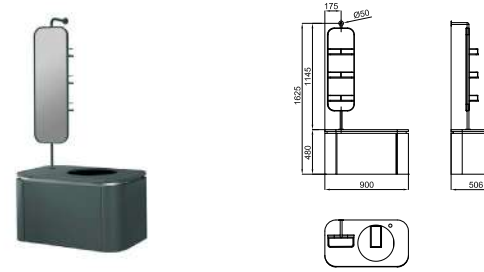

Lavabo Ø42 cm. encastré avec trap plein. Inclus bonde de vidage type clicker avec couvercle céramique

100312939 forest
forest

FORMA. PACK FURNITURE FORMA FOREST: (100312949) 90cm wall hang vanity for recessed basin. Exterior surface made of Project Tech. It incorporates a central drawer (with an interior drawer), both with soft close system and two side drawers with shelves and soft close system + (100312966) 360° rotatory mirror with shelves on the back to be installed next to the wall hang Forma vanity for recessed basin.