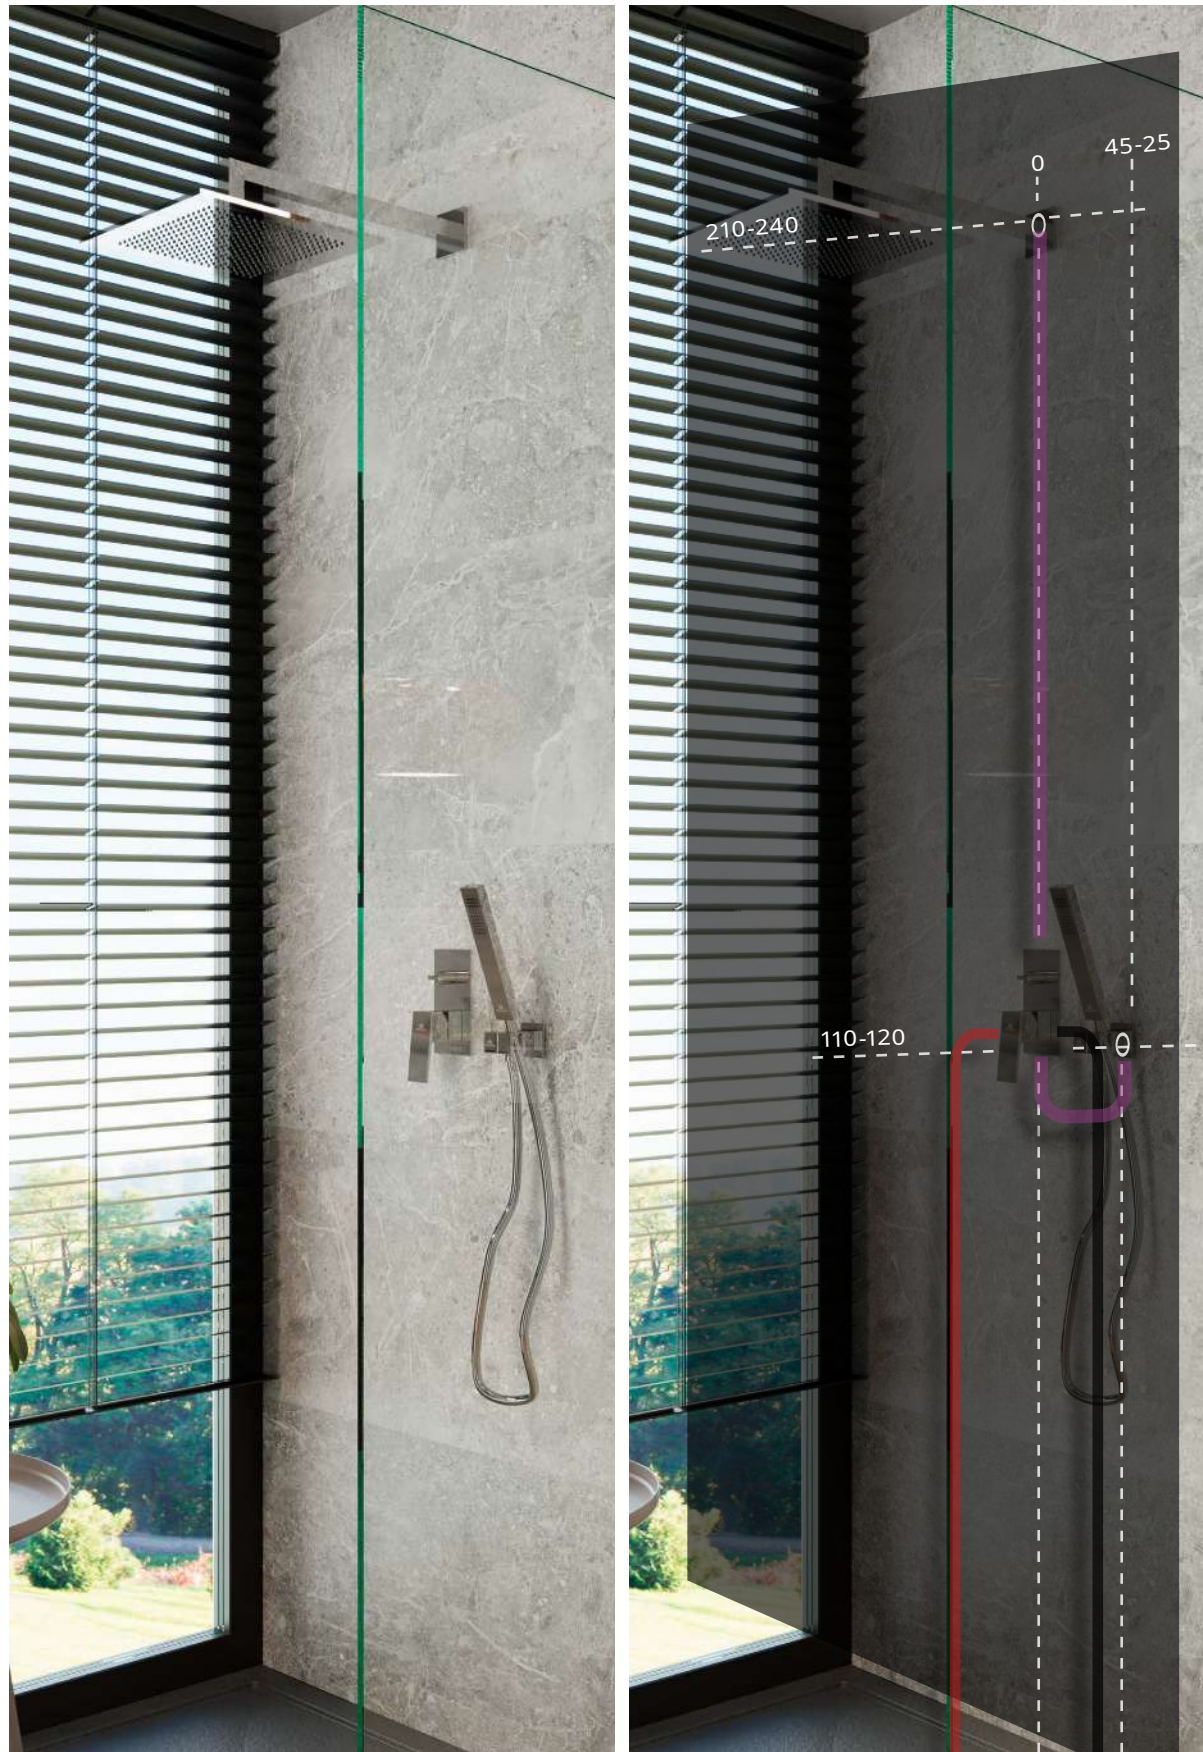

PACK SQUARE SINGLE LEVER

PACK 100351389