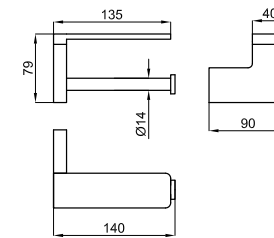

100094163 ● chrome chromé

URBAN C. Roll holder with cover
Porte-papier avec couvercle