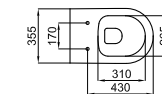

NEW

ACRO COMPACT. "Rimless" Wall hung pan 54cm. Includes the fixings kit 100266416
Cuvette suspendue "rimless" 54cm. Inclus fixations 100266416

ACRO COMPACT. Soft-close seat and cover 54 cm
Abattant cuvette 54 cm descente retenue