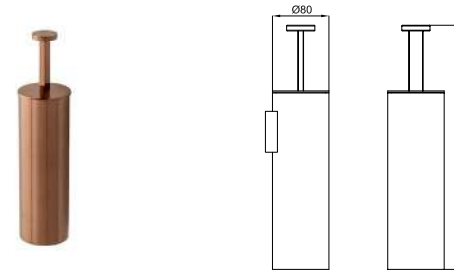

100289260 brushed copper / cuivre brossé

URBAN C. Free standing/Wall mounted brush holder / Porte balai mural et/ou à poser