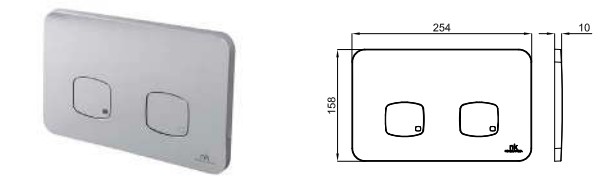

100159557

SMART LINE. Concealed cistern with frame for wall hung pan. Installation in light wall. Includes the fixings kit and connection pipes for the WC. ECO Dual flush (4,5/3lts)
Support + réservoir à encastrer pour cuvette suspendue (pour mur en plâtre) incluent le kit de fixations. Double chasse ECO (4,5/3lts)