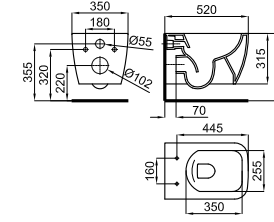

LOUNGE. "Rimless" Wall hung pan. Includes the fixings kit 100258251
Cuvette suspendue "rimless". Inclus fixations 100258251

LOUNGE. Soft-close seat and cover
Abattant cuvette descente retenue

SMART LINE. Concealed cistern with frame for wall hung pan. Installation in light wall. Includes the fixings kit and connection pipes for the WC.
Support + réservoir à encastrier pour cuvette suspendue (pour mur en plâtre) incluent le kit de fixations