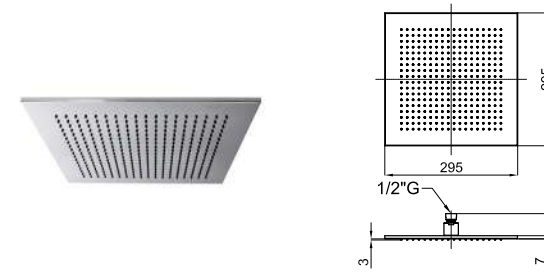

FOLLOWING ITEMS ARE INCLUDED · ÉLÉMENTS INCLUS DANS LE PACK

100090329 chrome
chromé

NEPTUNE SLIM. Square 30 cm rain shower head, with ball joint
Pomme de douche Square 30 cm, avec articulation.