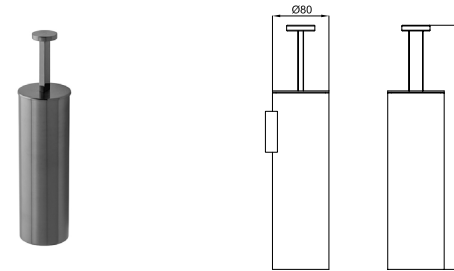

100289261 brushed titanium
titane brossé

URBAN C. Free standing/Wall mounted brush holder
Porte balai mural et/ou à poser