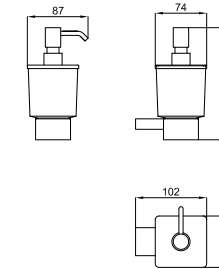

100094131 ● chrome chromé

URBAN C. Robe hook
Crochet

100094138 ● chrome chromé

URBAN C. 50 cm towel rail
Porte-serviettes fixe 1 barre 50 cm.

100094151 ● chrome chromé

URBAN C. Wall mounted soap dispenser
Diffuseur de savon fixe